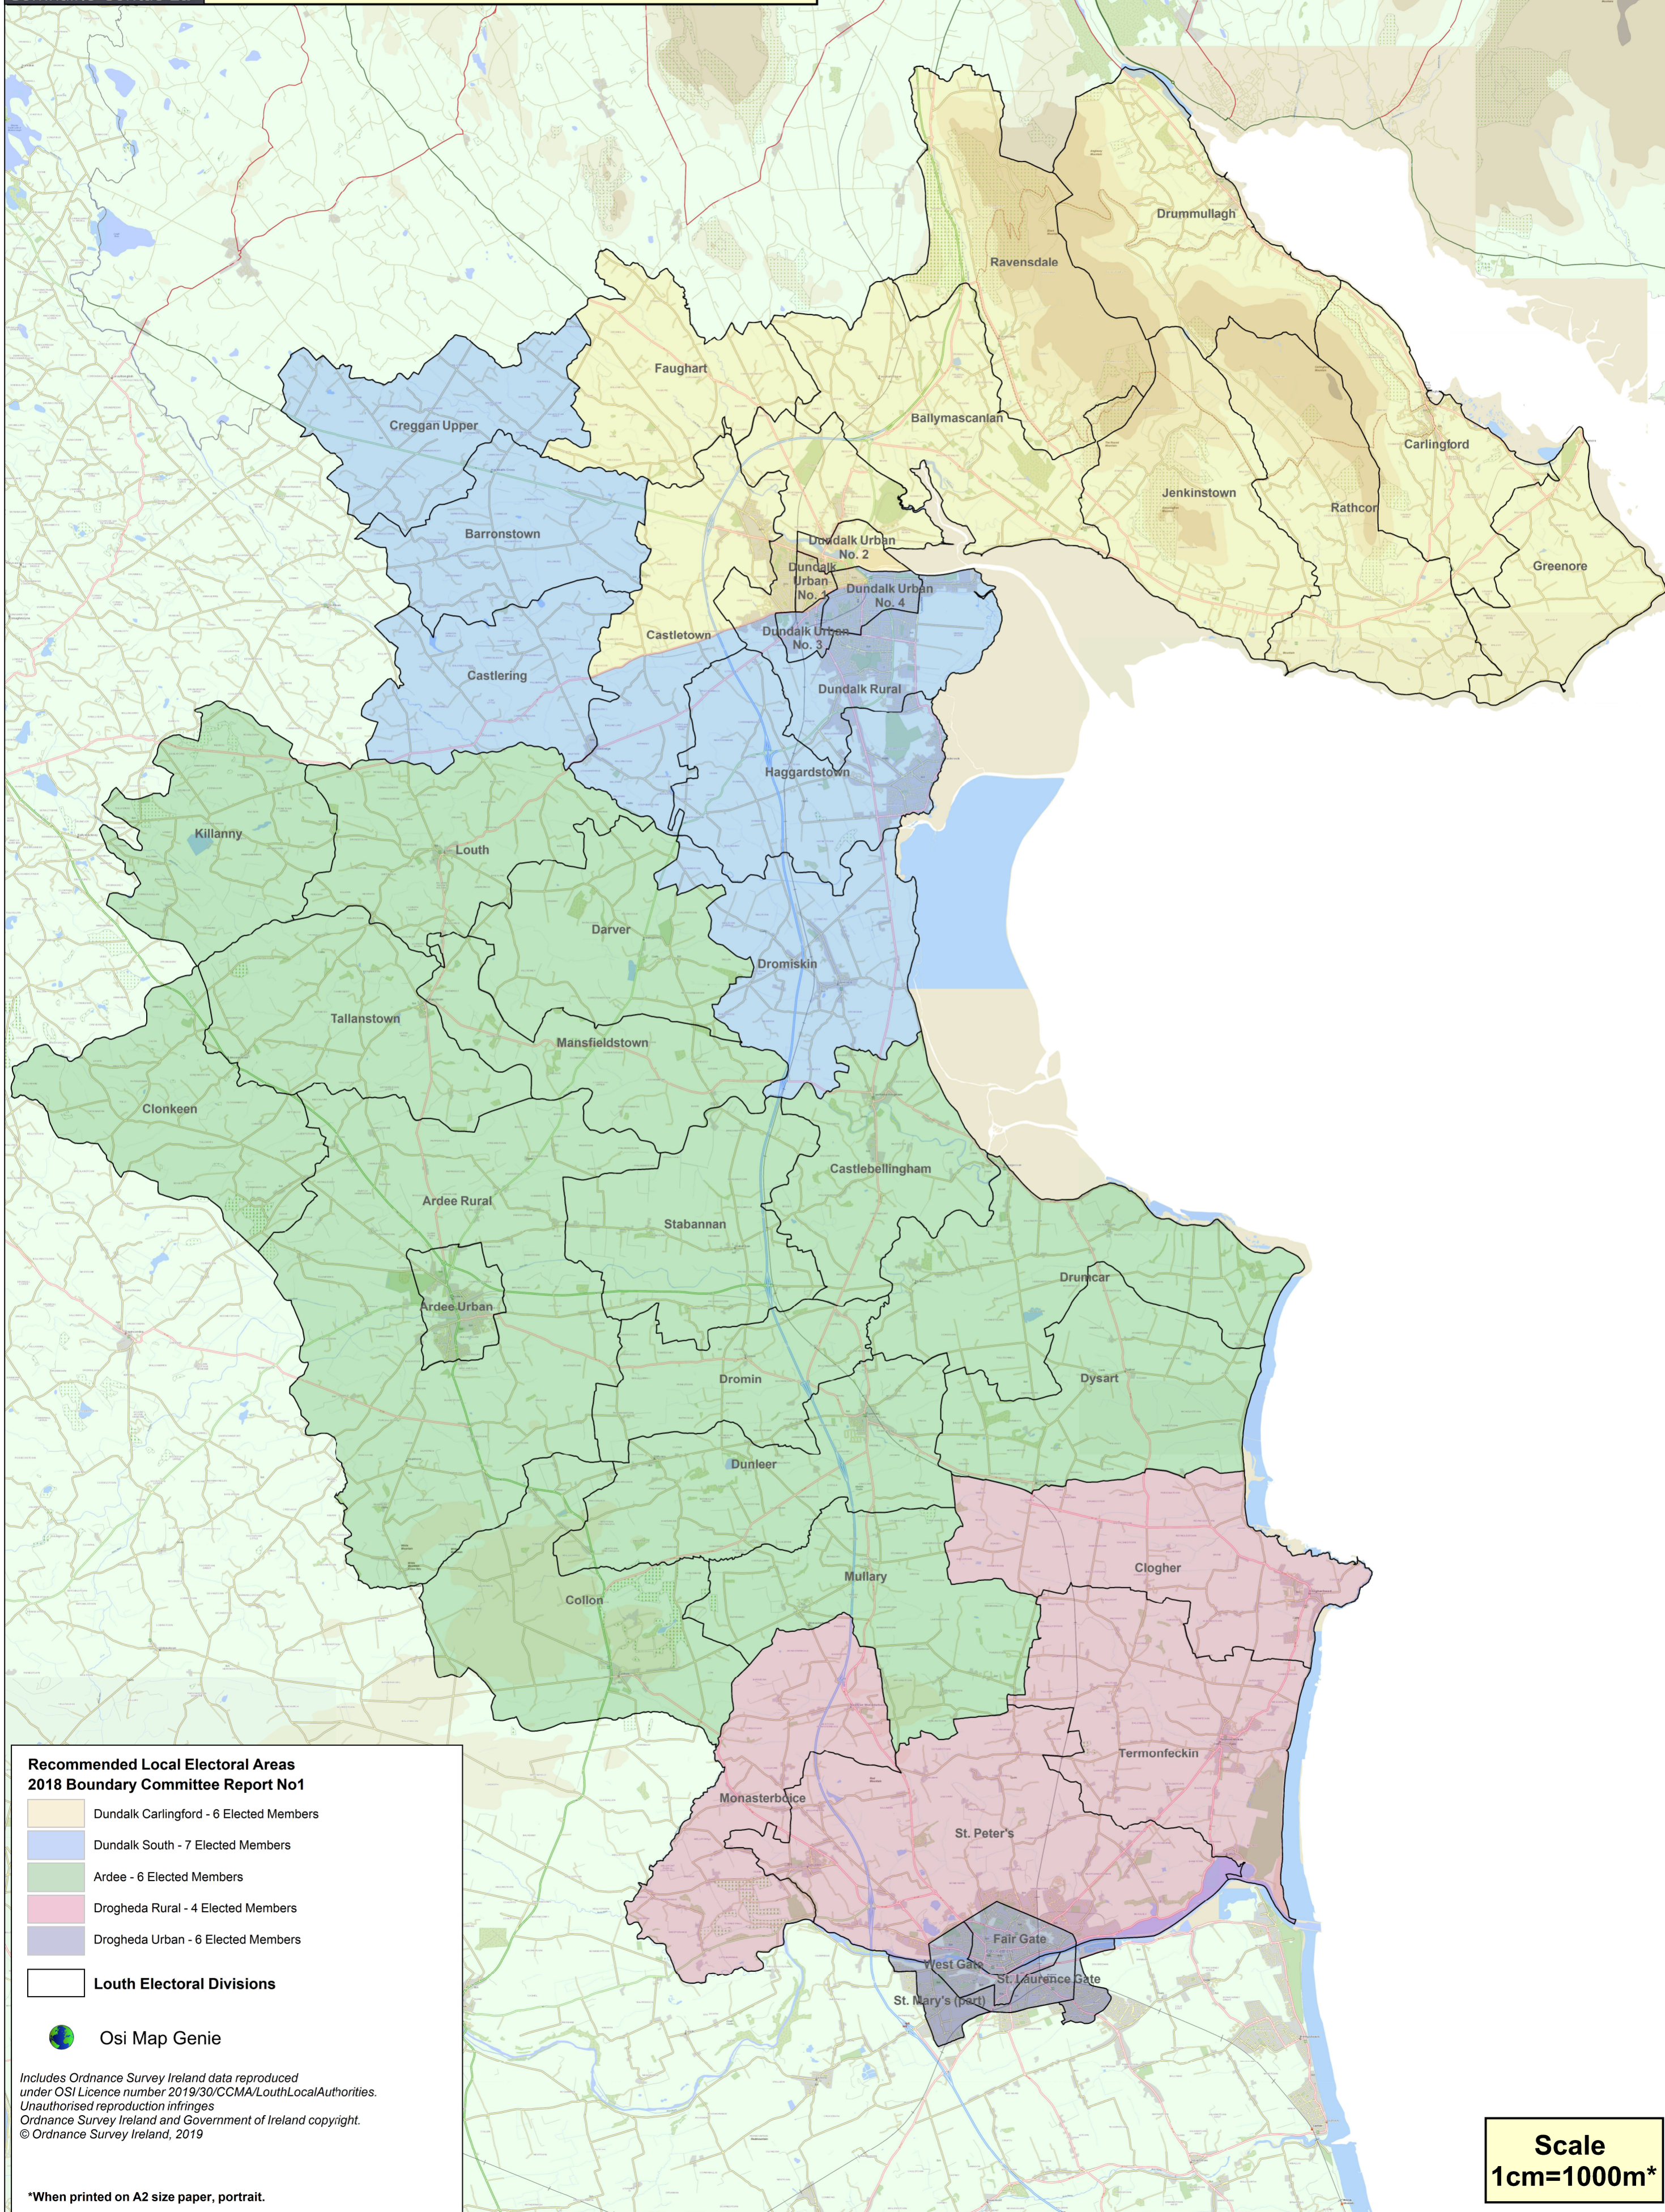

# Louth County Council Local Electoral Area Boundary Committee No1 Report 2018

County Hall, Millennium Centre, Dundalk, County Louth, A91 KFW6

[WWW.LOUTHCOCO.IE](http://WWW.LOUTHCOCO.IE)

Telephone 1890 202 303 E-Mail [info@louthcoco.ie](mailto:info@louthcoco.ie)

### Recommended Local Electoral Areas 2018 Boundary Committee Report No1

-  Dundalk Carlingford - 6 Elected Members
-  Dundalk South - 7 Elected Members
-  Ardee - 6 Elected Members
-  Drogheda Rural - 4 Elected Members
-  Drogheda Urban - 6 Elected Members
-  Louth Electoral Divisions

 Osi Map Genie

Includes Ordnance Survey Ireland data reproduced under OSI Licence number 2019/30/CCMA/LouthLocalAuthorities. Unauthorised reproduction infringes Ordnance Survey Ireland and Government of Ireland copyright. © Ordnance Survey Ireland, 2019