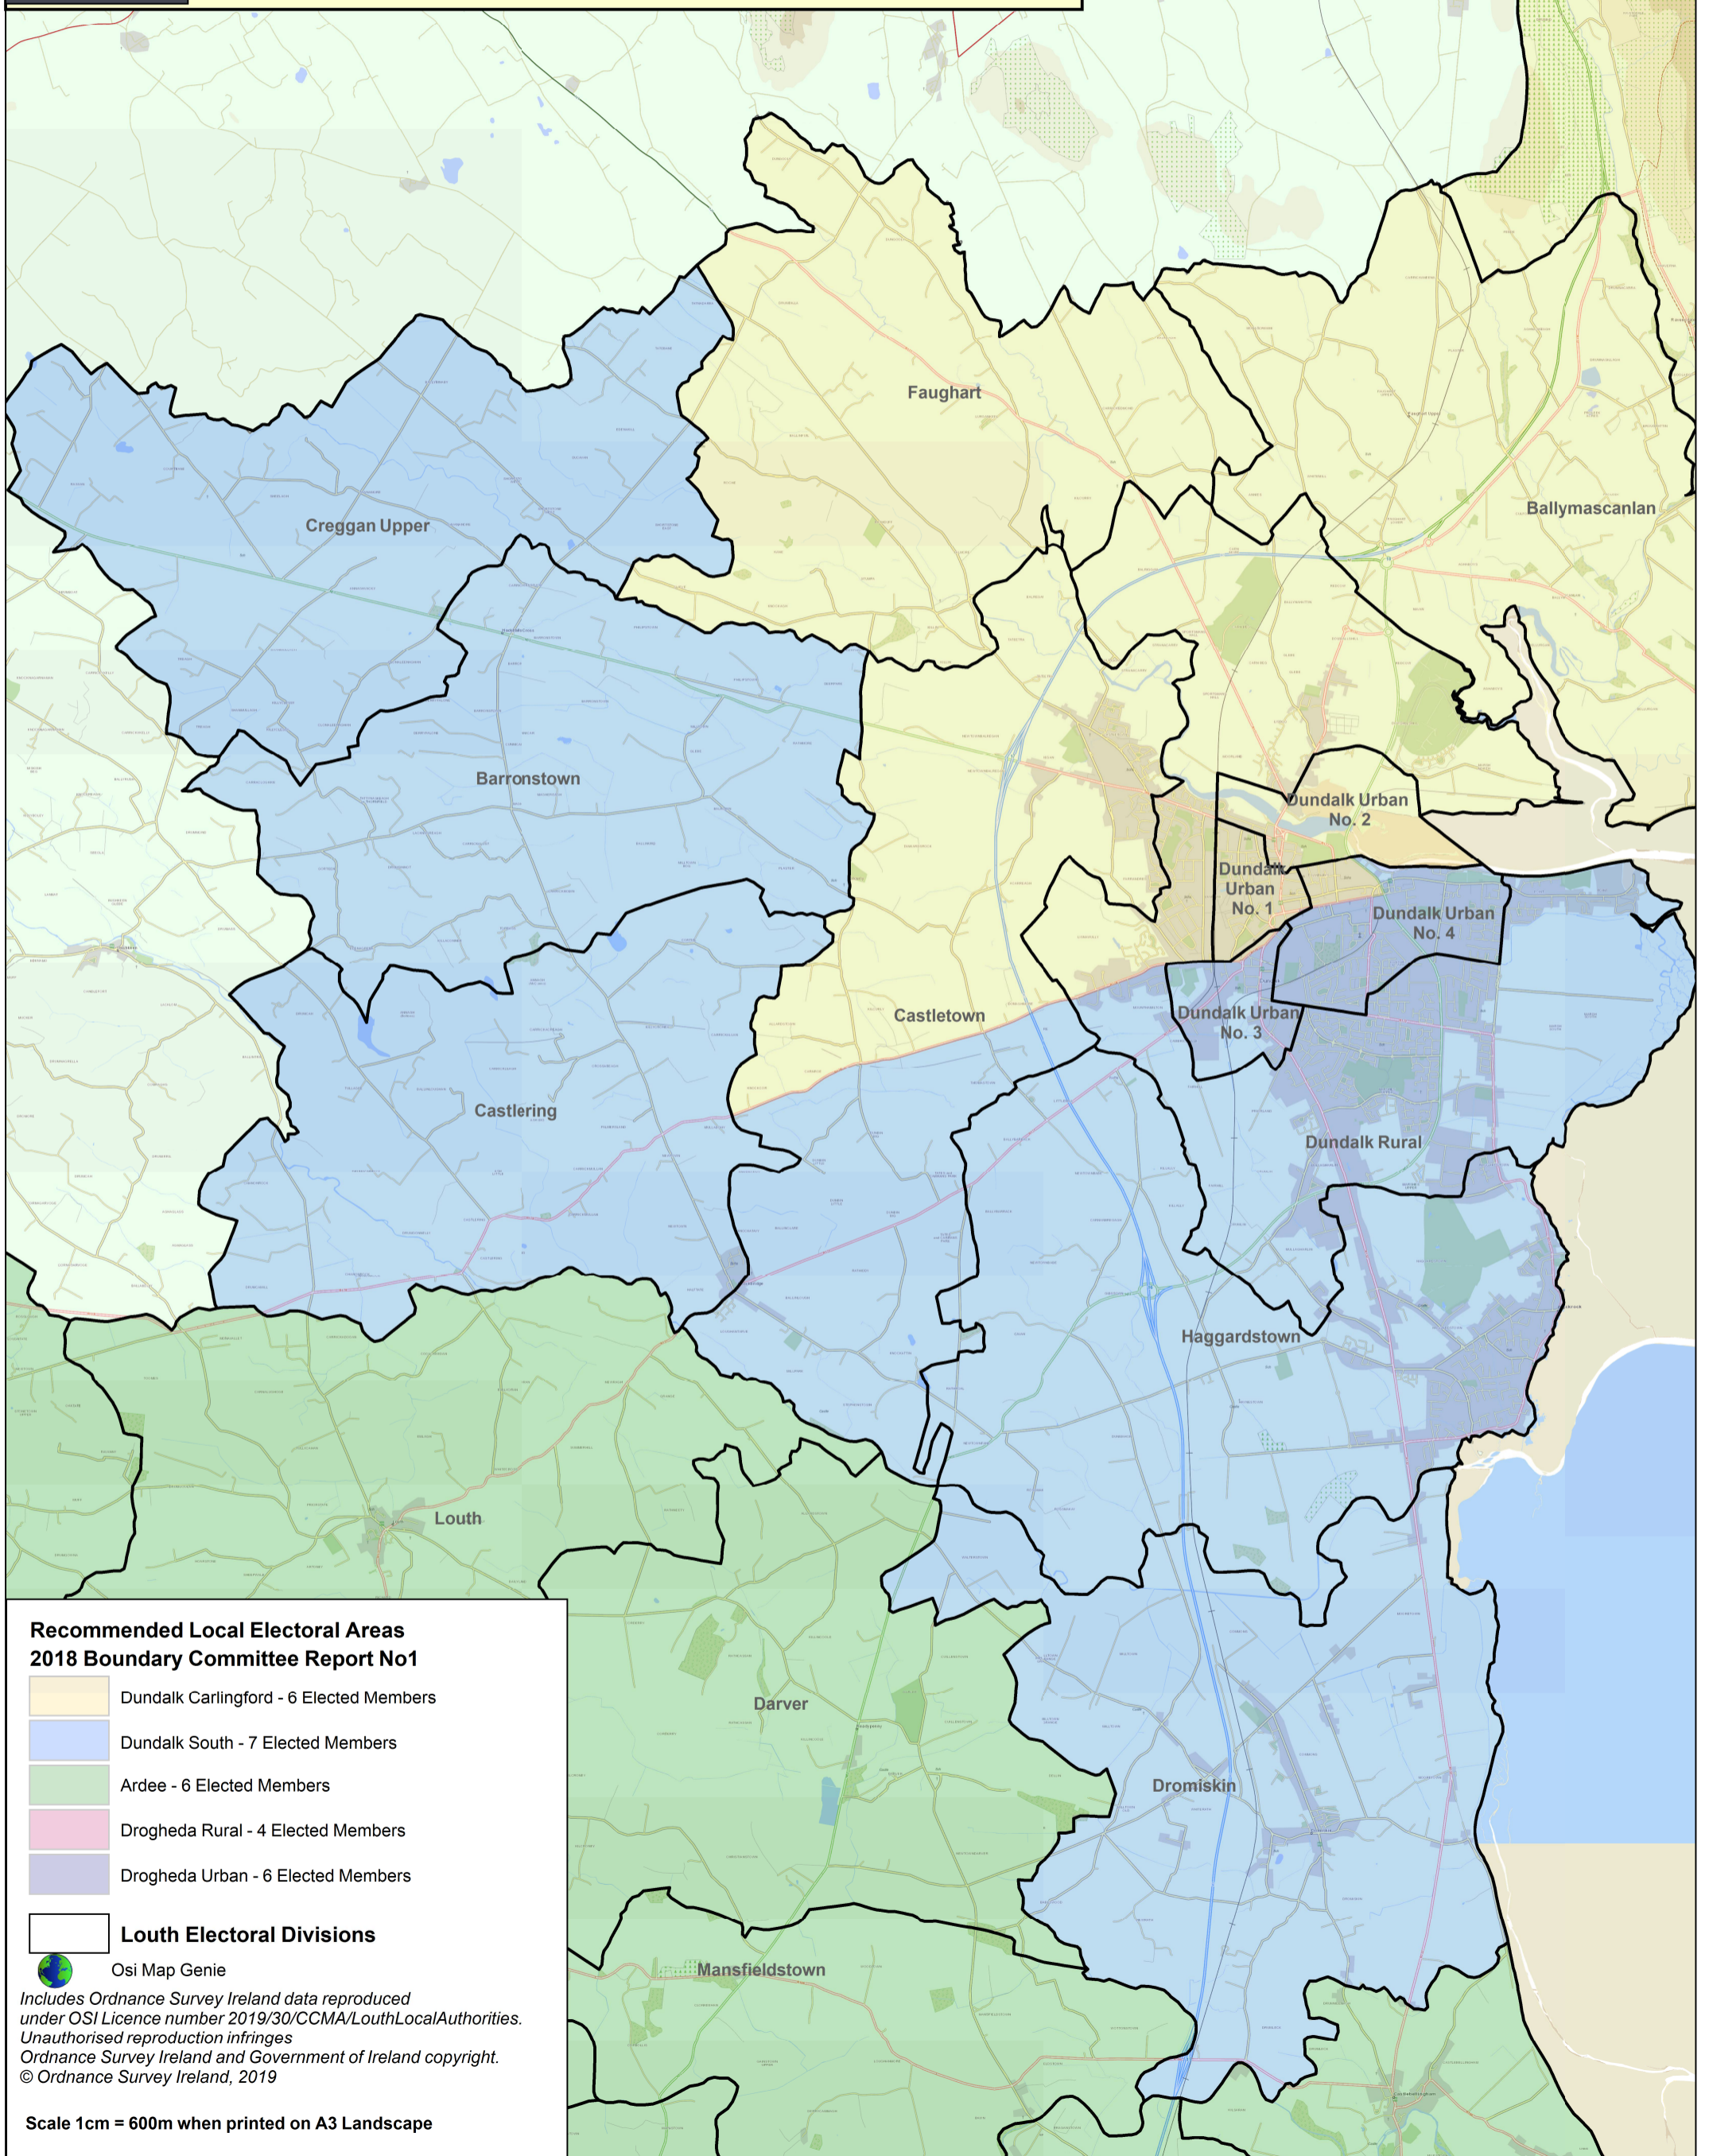

# Dundalk - South Local Electoral Area Local Electoral Area Boundary Committee No1 Report 2018

County Hall, Millennium Centre, Dundalk, County Louth, A91 KFW6

[WWW.LOUTHCOCO.IE](http://WWW.LOUTHCOCO.IE)

## Recommended Local Electoral Areas 2018 Boundary Committee Report No1

-  Dundalk Carlingford - 6 Elected Members
-  Dundalk South - 7 Elected Members
-  Ardee - 6 Elected Members
-  Drogheda Rural - 4 Elected Members
-  Drogheda Urban - 6 Elected Members