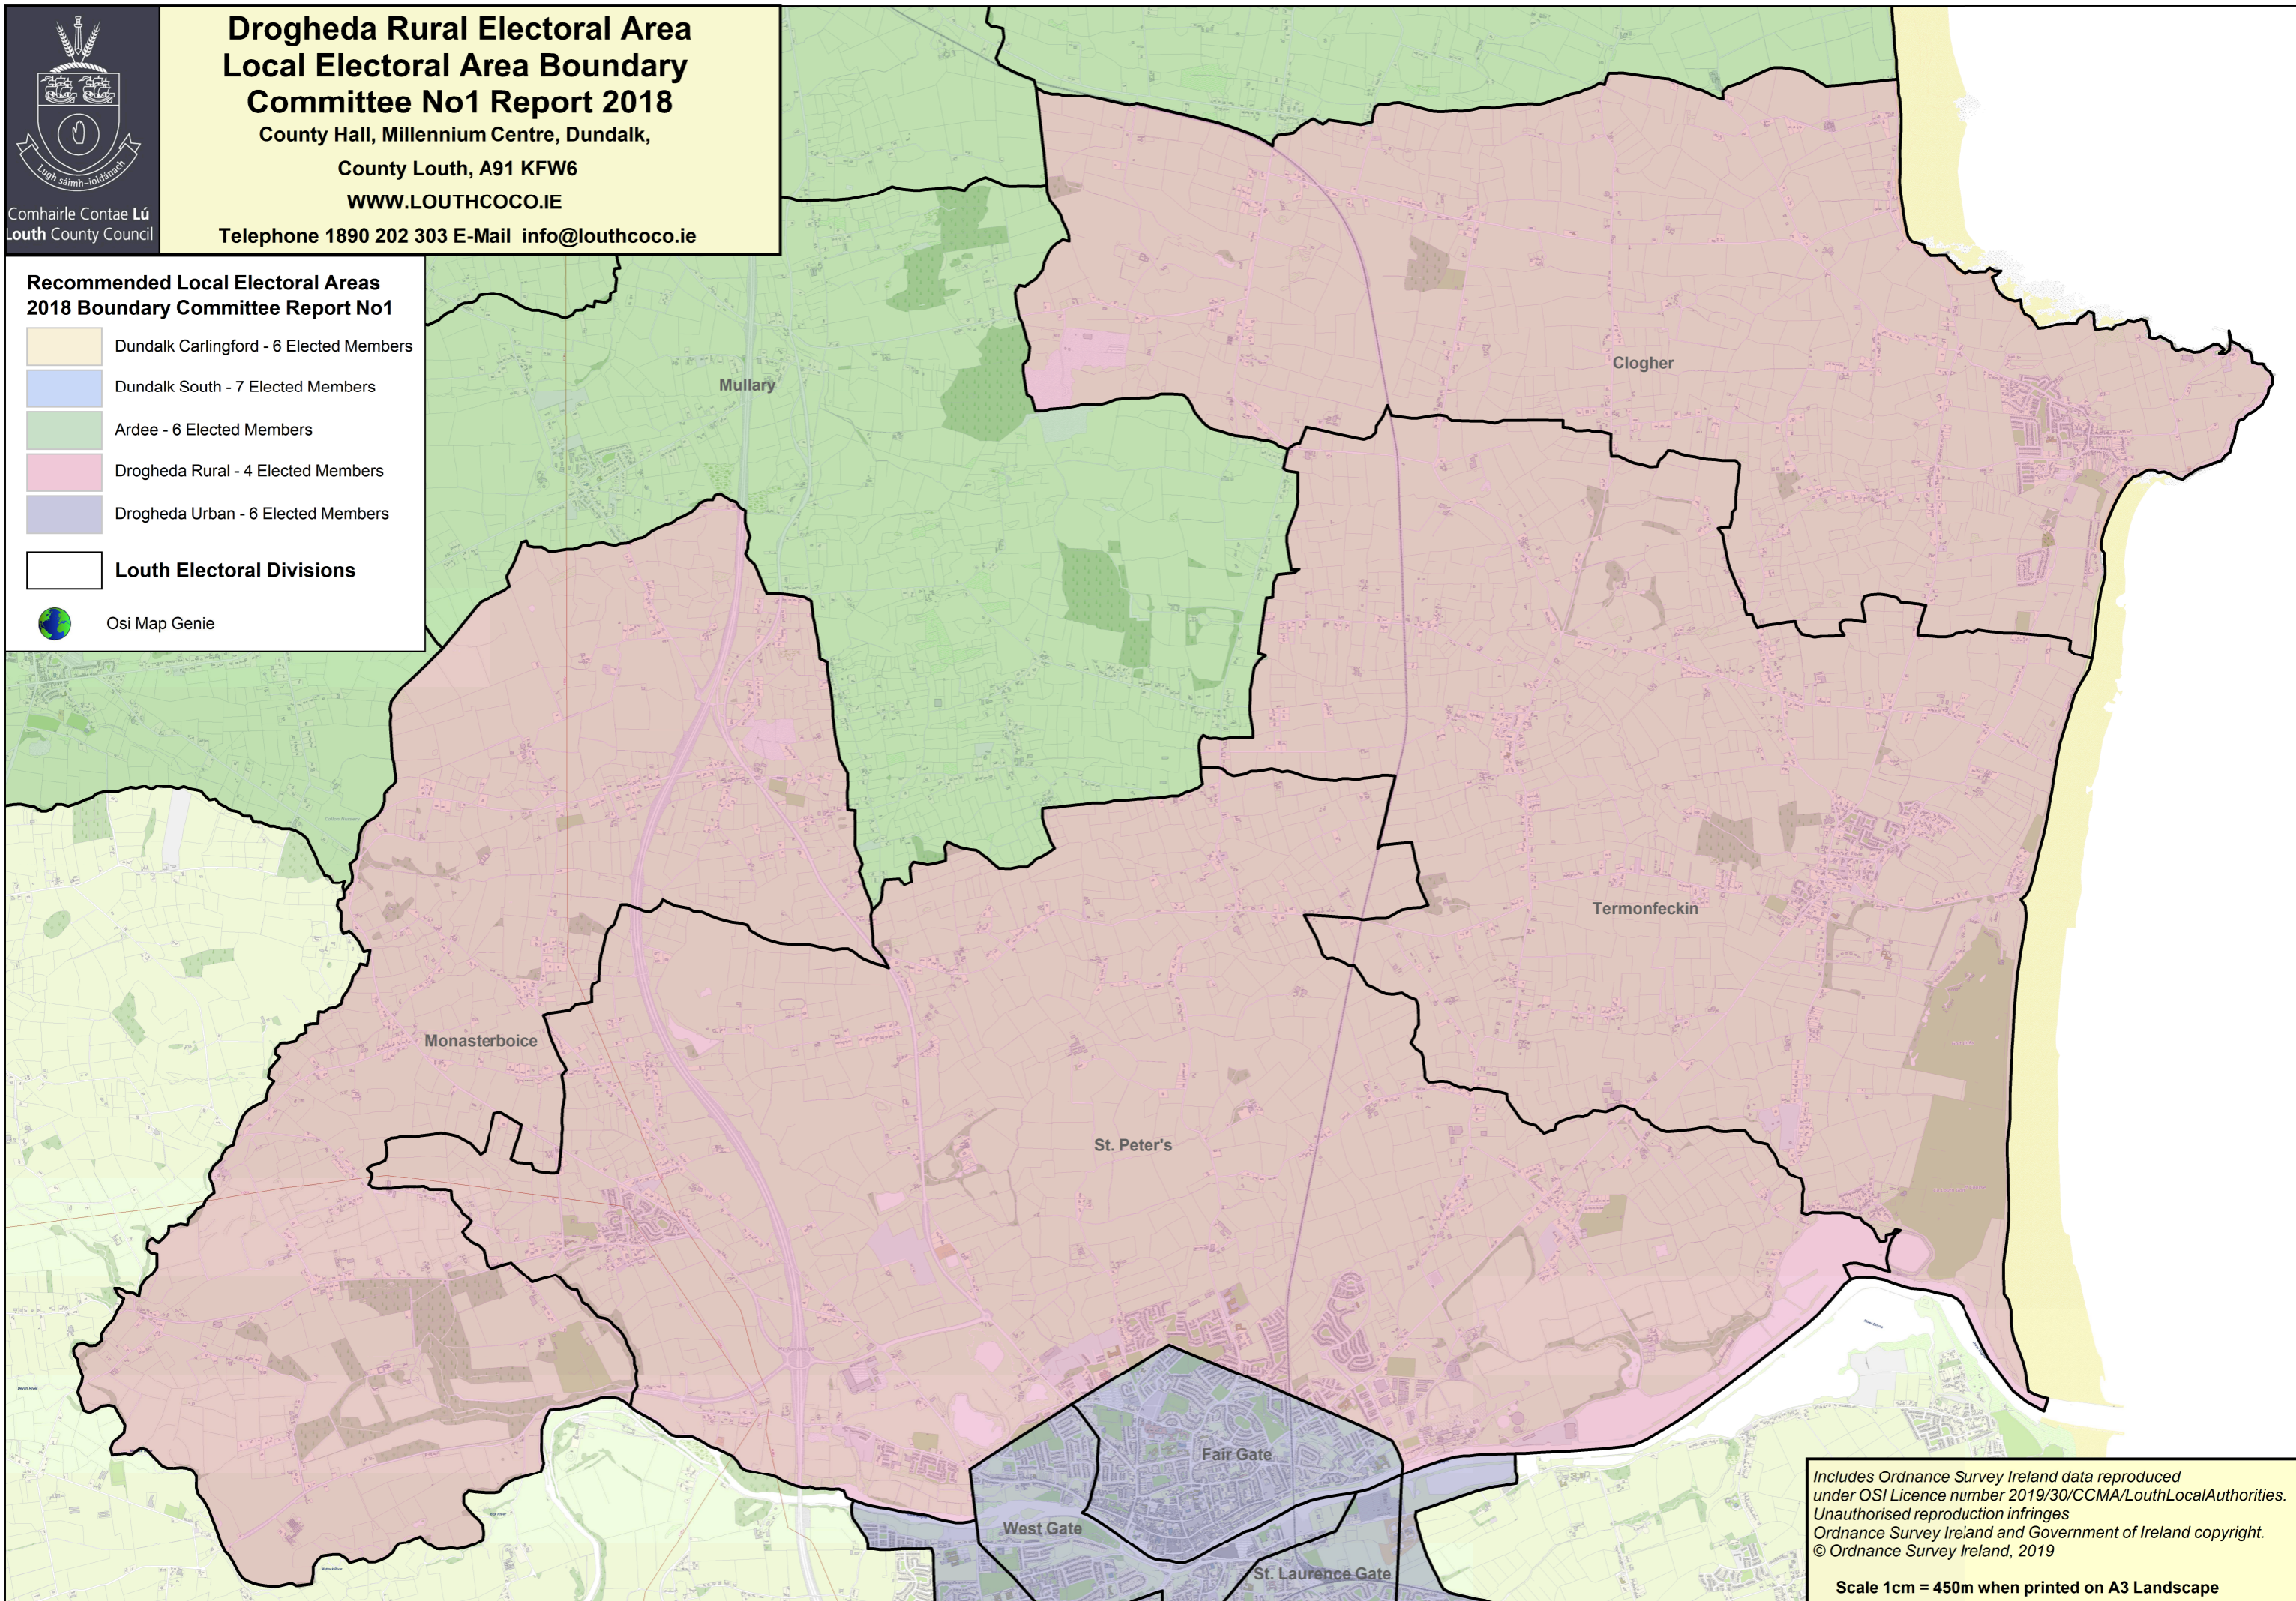

# Drogheda Rural Electoral Area Local Electoral Area Boundary Committee No1 Report 2018

County Hall, Millennium Centre, Dundalk,

County Louth, A91 KFW6

[WWW.LOUTHCOCO.IE](http://WWW.LOUTHCOCO.IE)

Telephone 1890 202 303 E-Mail [info@louthcoco.ie](mailto:info@louthcoco.ie)

## Recommended Local Electoral Areas 2018 Boundary Committee Report No1

-  Dundalk Carlingford - 6 Elected Members
-  Dundalk South - 7 Elected Members
-  Ardee - 6 Elected Members
-  Drogheda Rural - 4 Elected Members
-  Drogheda Urban - 6 Elected Members

 **Louth Electoral Divisions**

 Osi Map Genie

*Includes Ordnance Survey Ireland data reproduced under OSI Licence number 2019/30/CCMA/LouthLocalAuthorities. Unauthorised reproduction infringes Ordnance Survey Ireland and Government of Ireland copyright. © Ordnance Survey Ireland, 2019*