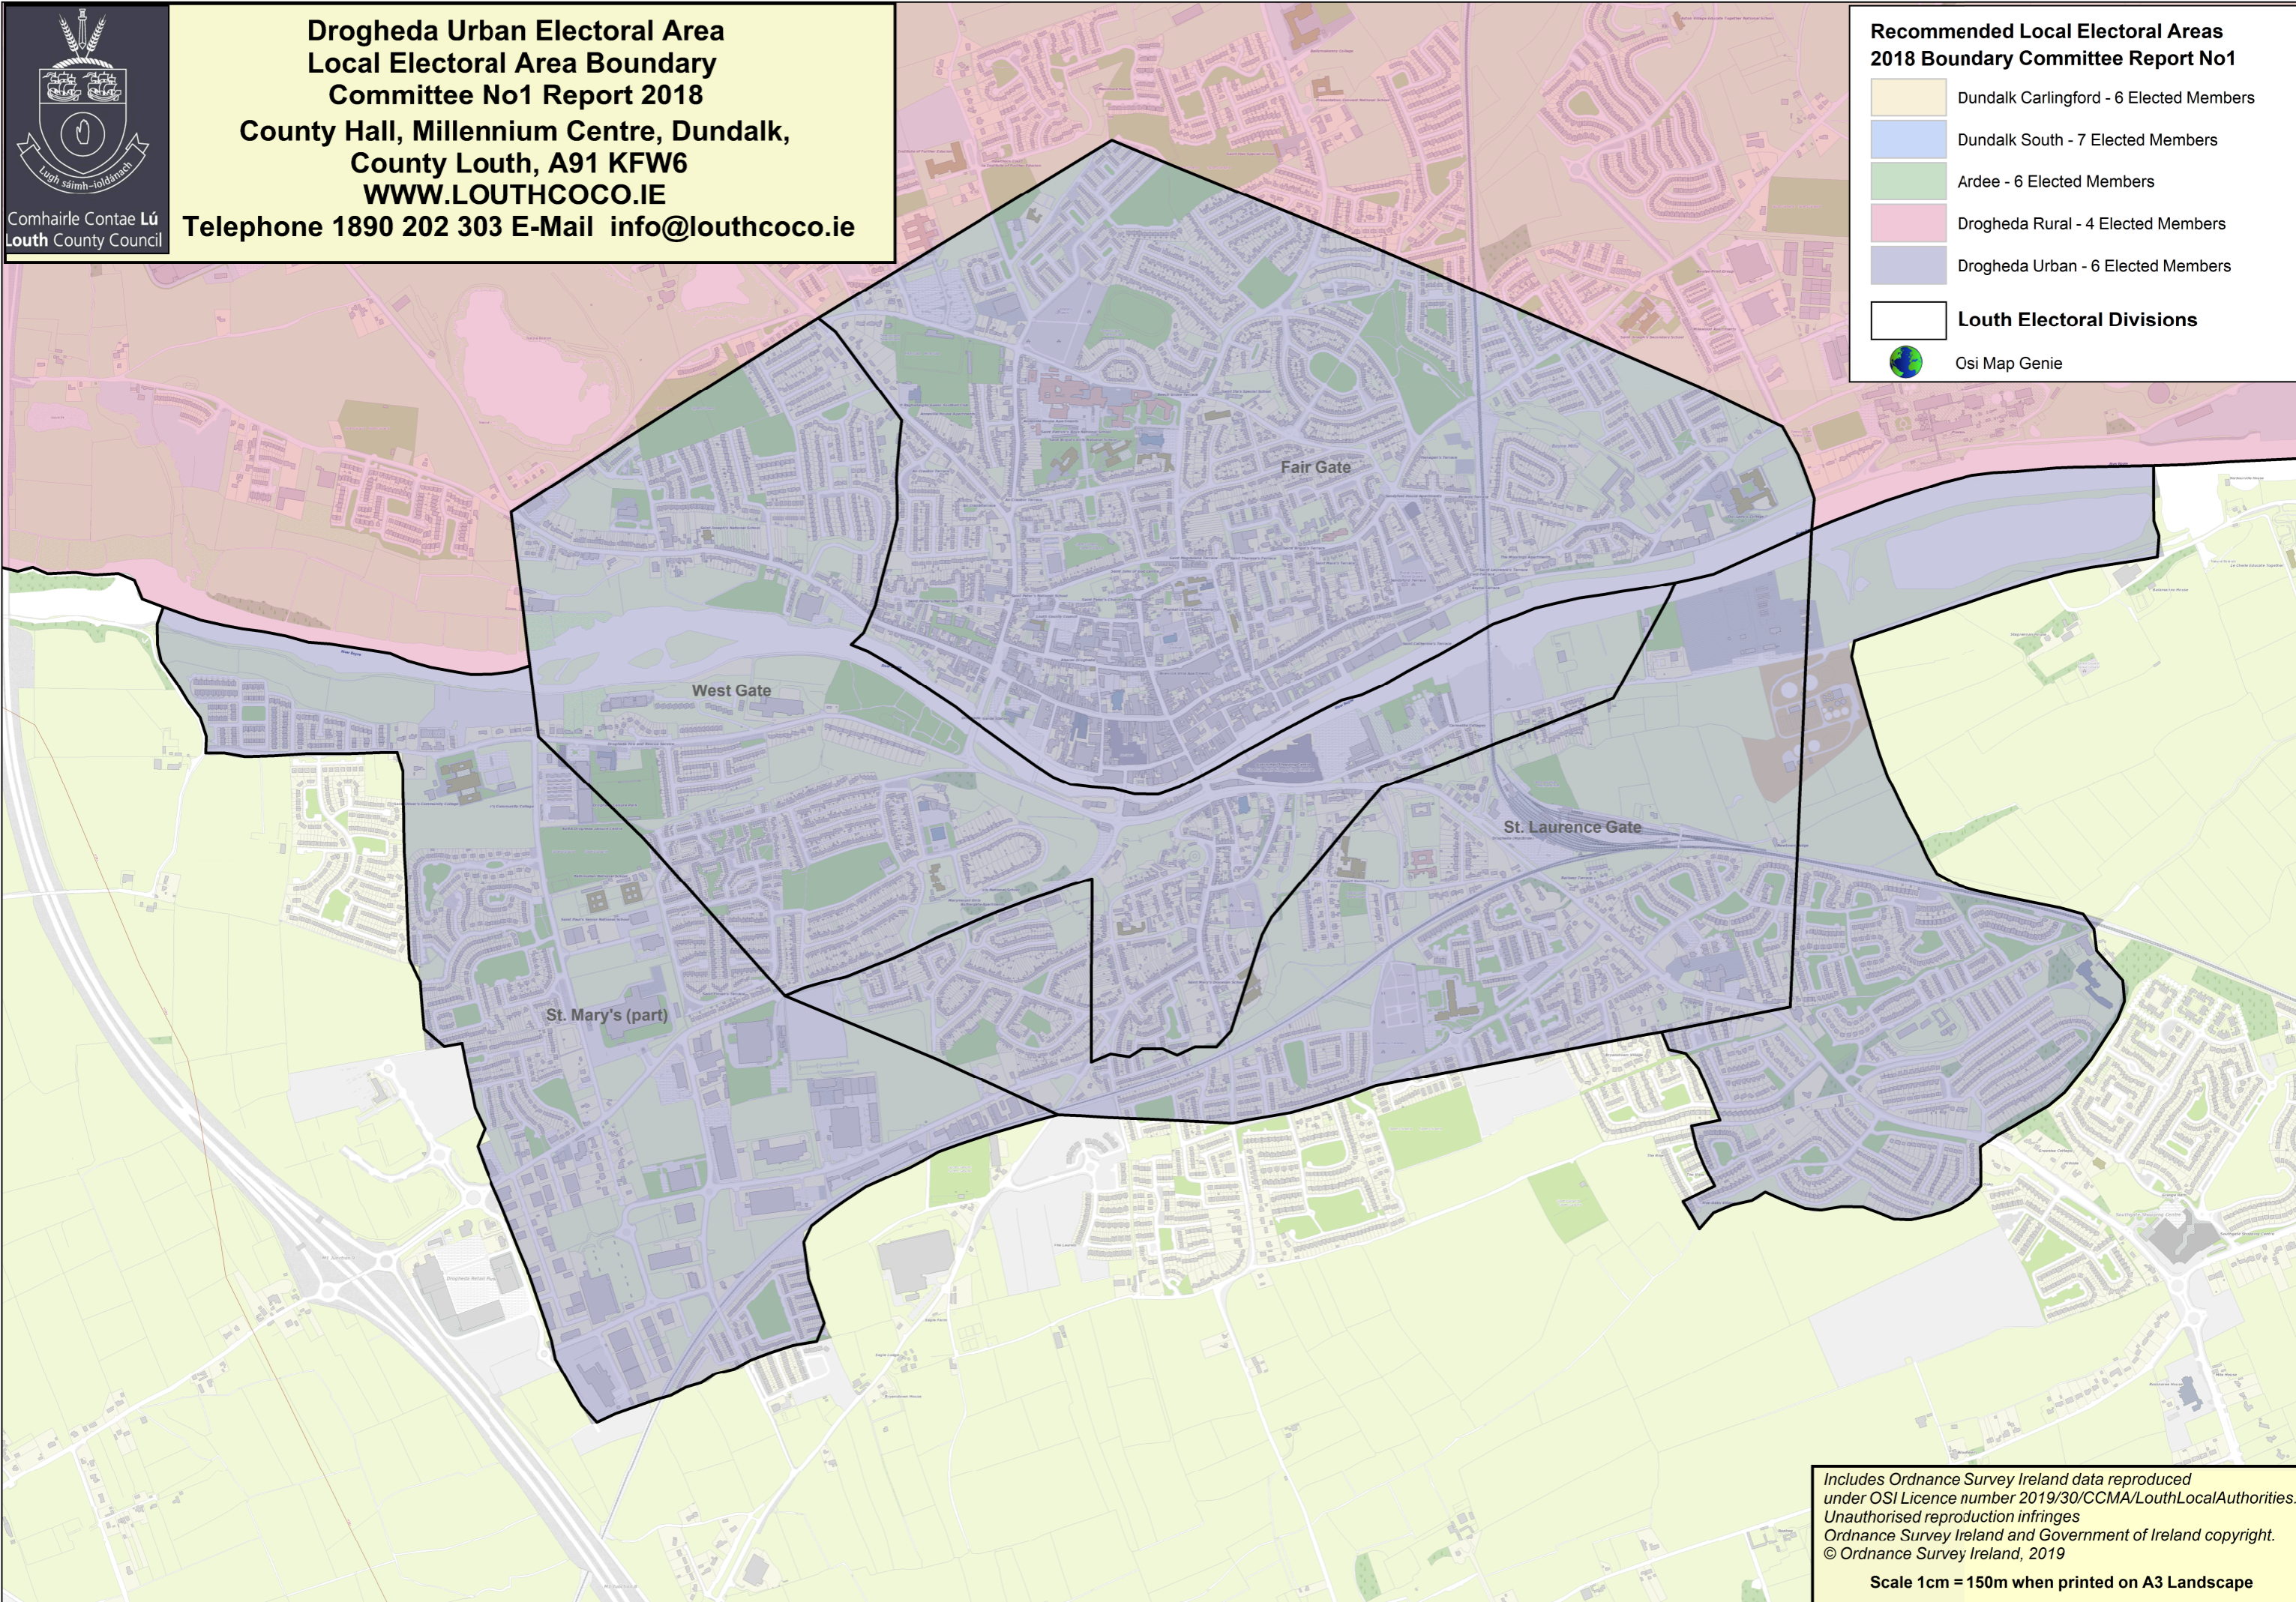

Comhairle Contae Lú
Louth County Council

**Drogheda Urban Electoral Area
Local Electoral Area Boundary
Committee No1 Report 2018**

County Hall, Millennium Centre, Dundalk,
County Louth, A91 KFW6
WWW.LOUTHCOCO.IE
Telephone 1890 202 303 E-Mail info@louthcoco.ie

**Recommended Local Electoral Areas
2018 Boundary Committee Report No1**

-  Dundalk Carlingford - 6 Elected Members
-  Dundalk South - 7 Elected Members
-  Ardee - 6 Elected Members
-  Drogheda Rural - 4 Elected Members
-  Drogheda Urban - 6 Elected Members

 **Louth Electoral Divisions**

 Osi Map Genie

Includes Ordnance Survey Ireland data reproduced under OSI Licence number 2019/30/CCMA/LouthLocalAuthorities. Unauthorised reproduction infringes Ordnance Survey Ireland and Government of Ireland copyright. © Ordnance Survey Ireland, 2019

Scale 1cm = 150m when printed on A3 Landscape