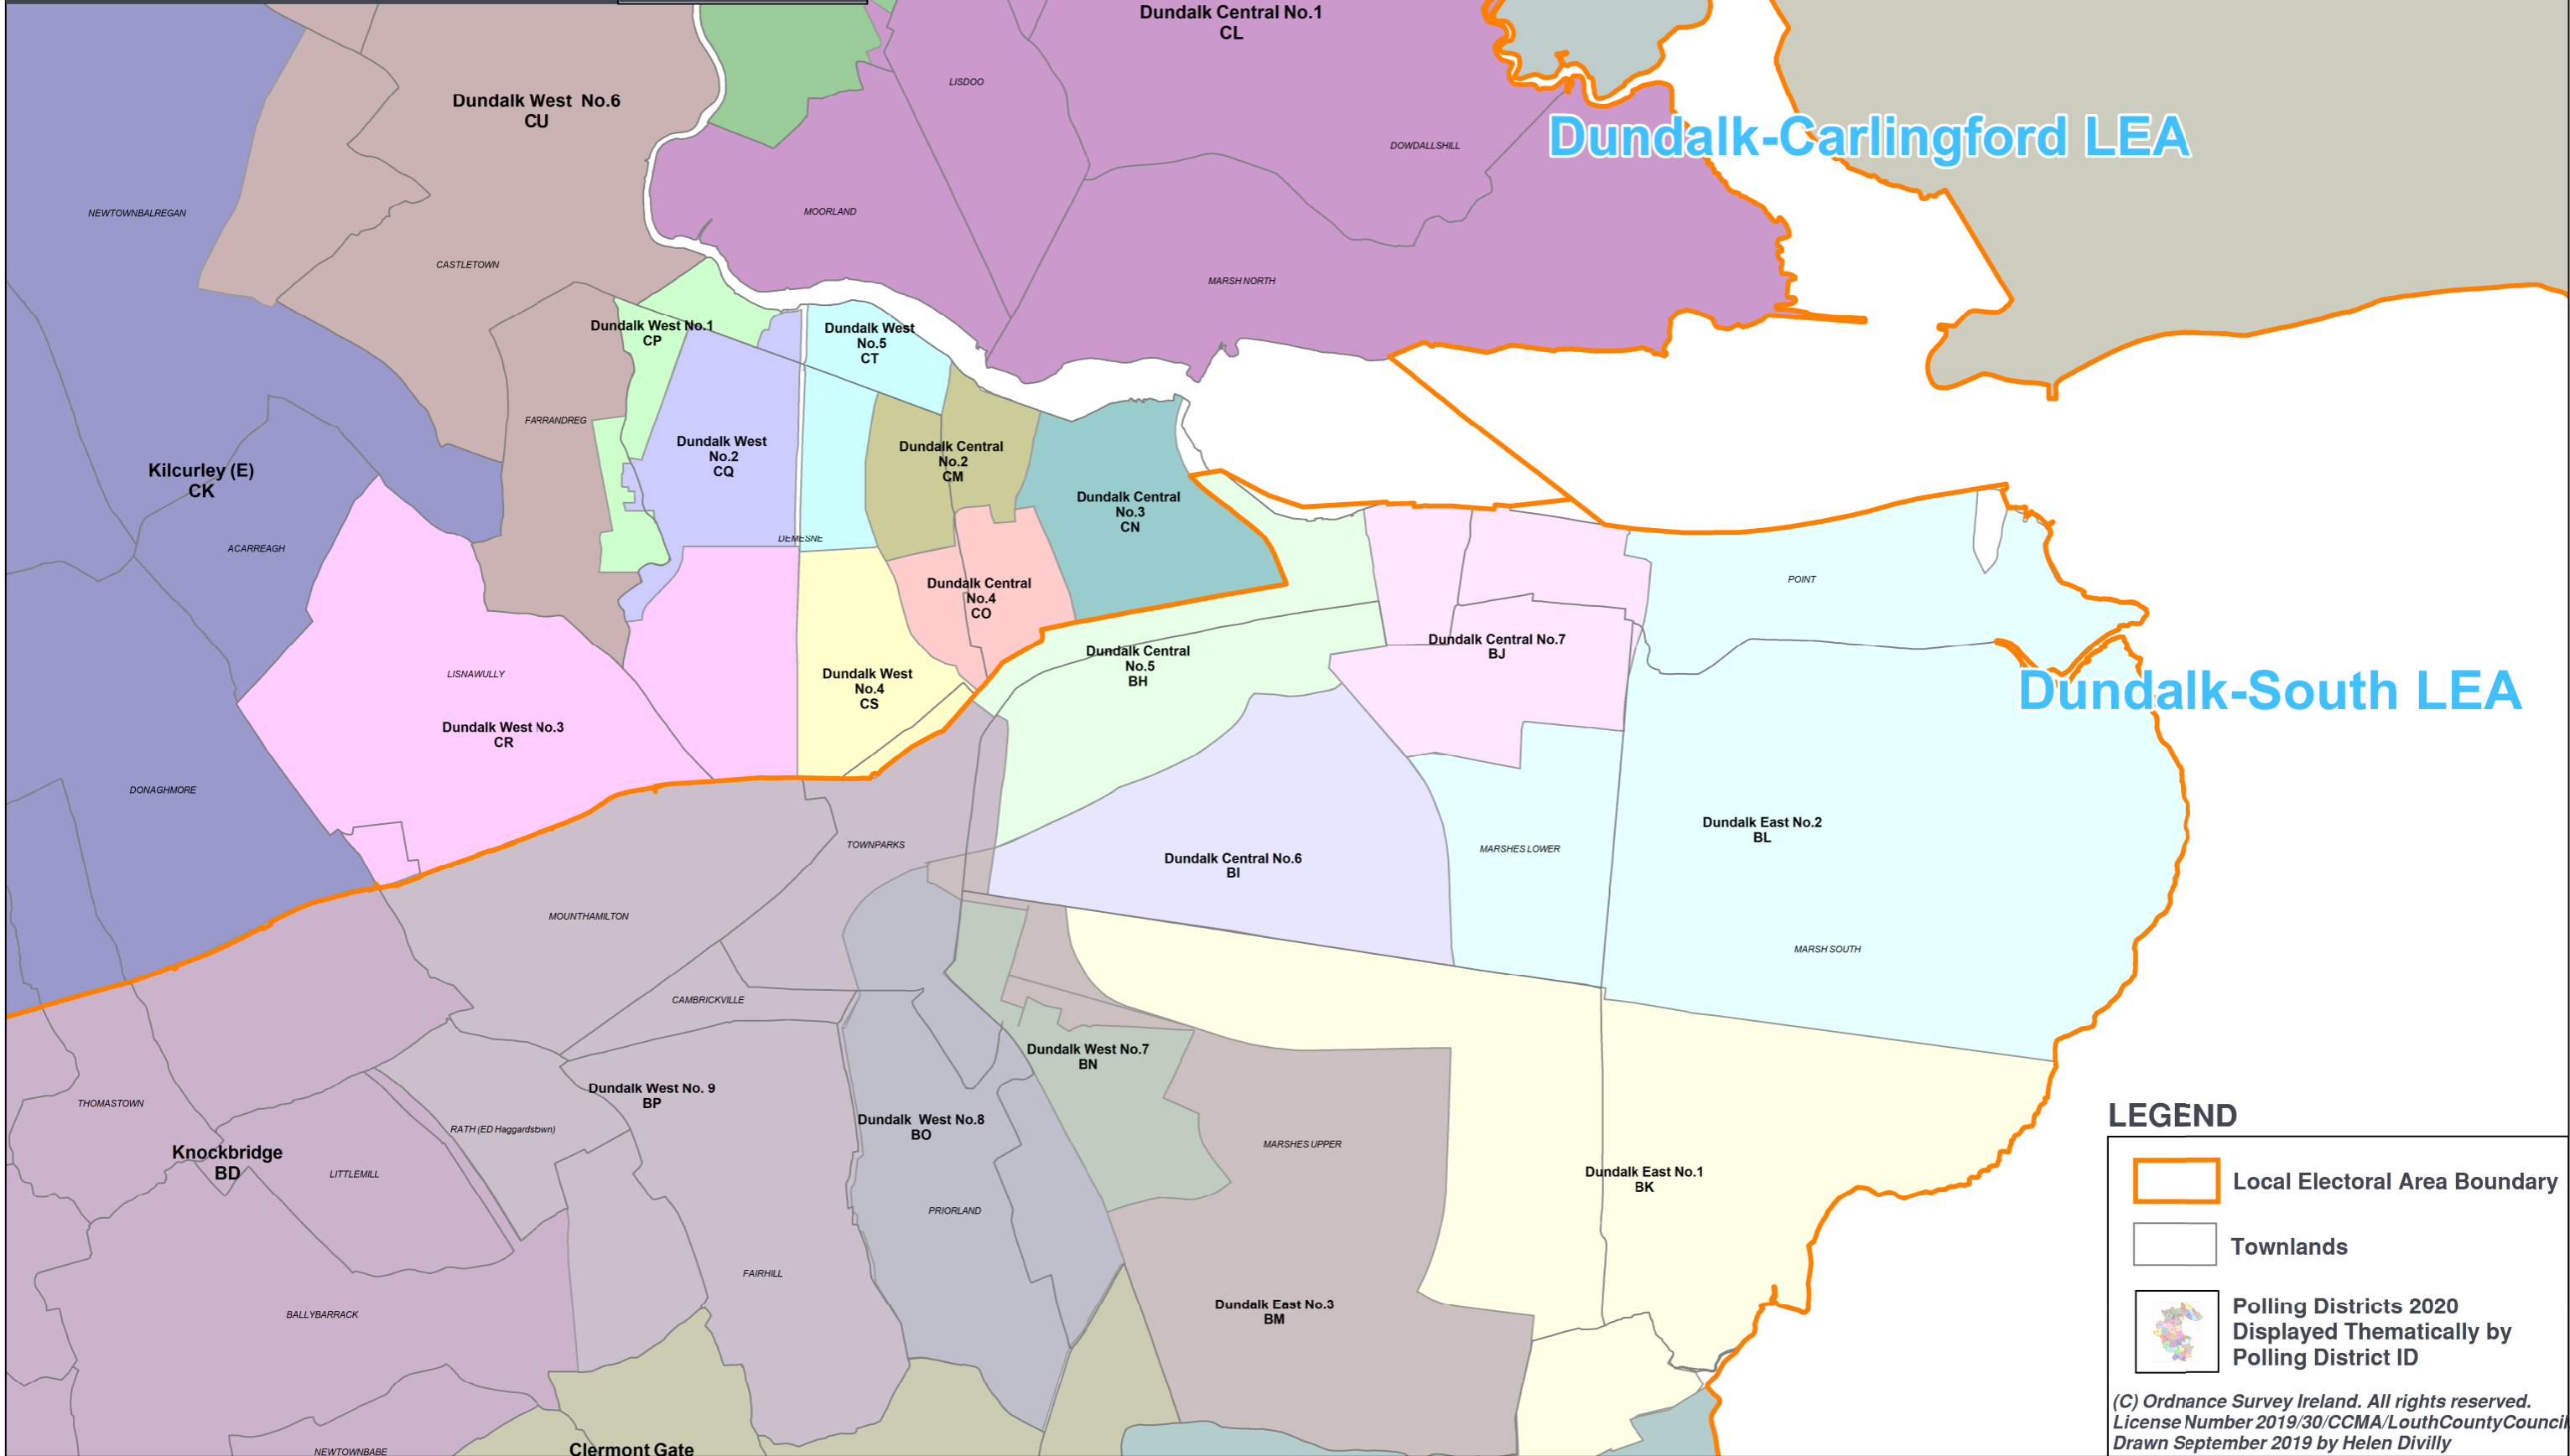

Louth County Council Polling Scheme 2020 Dundalk Close Up Map

Comhairle Contae Lú
Louth County Council

Adoped by LCC on 16/09/2019
Effective from 15/02/2020

LEGEND

- Local Electoral Area Boundary
- Townlands
- Polling Districts 2020
Displayed Thematically by
Polling District ID

(C) Ordnance Survey Ireland. All rights reserved.
License Number 2019/30/CCMA/LouthCountyCouncil.
Drawn September 2019 by Helen Divilly