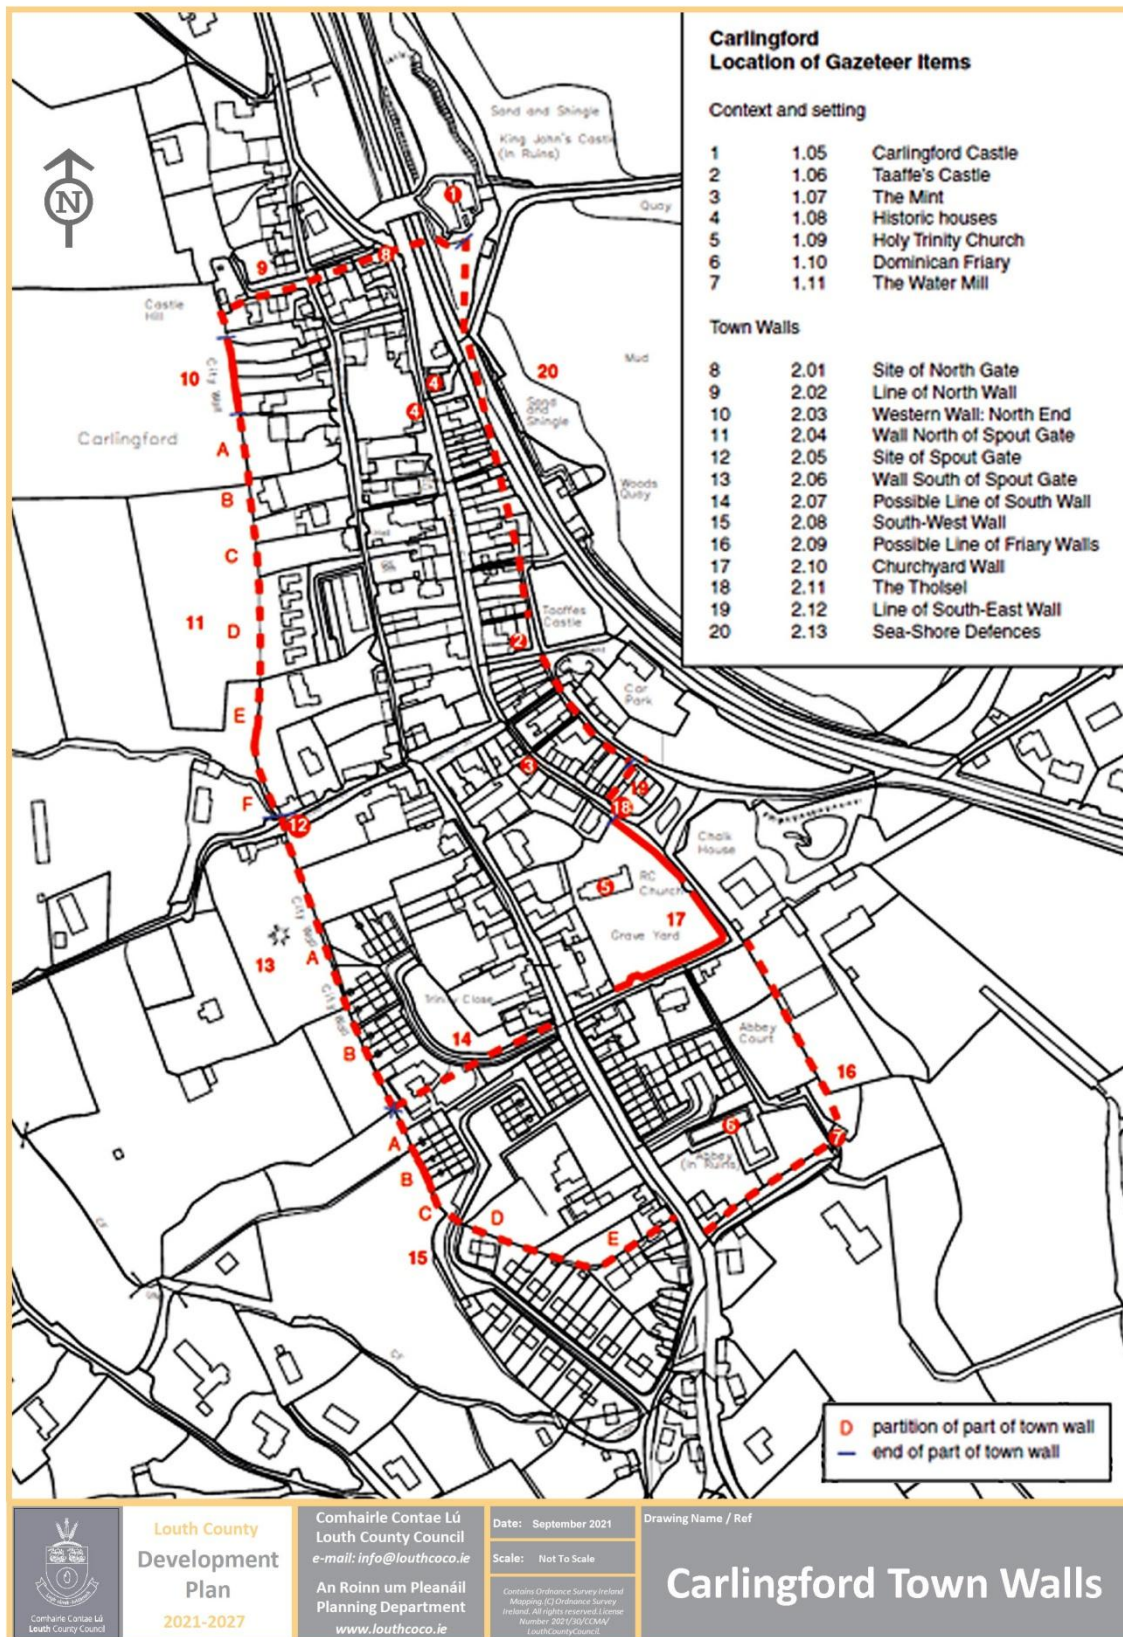

Map 10.2: Carlingford Town Walls

Louth County
Development
Plan
2021-2027

Comhairle Contae Lú
Louth County Council
e-mail: info@louthcoco.ie
An Roinn um Pleanáil
Planning Department
www.louthcoco.ie

Drawing Name / Ref

Carlingford Town Walls