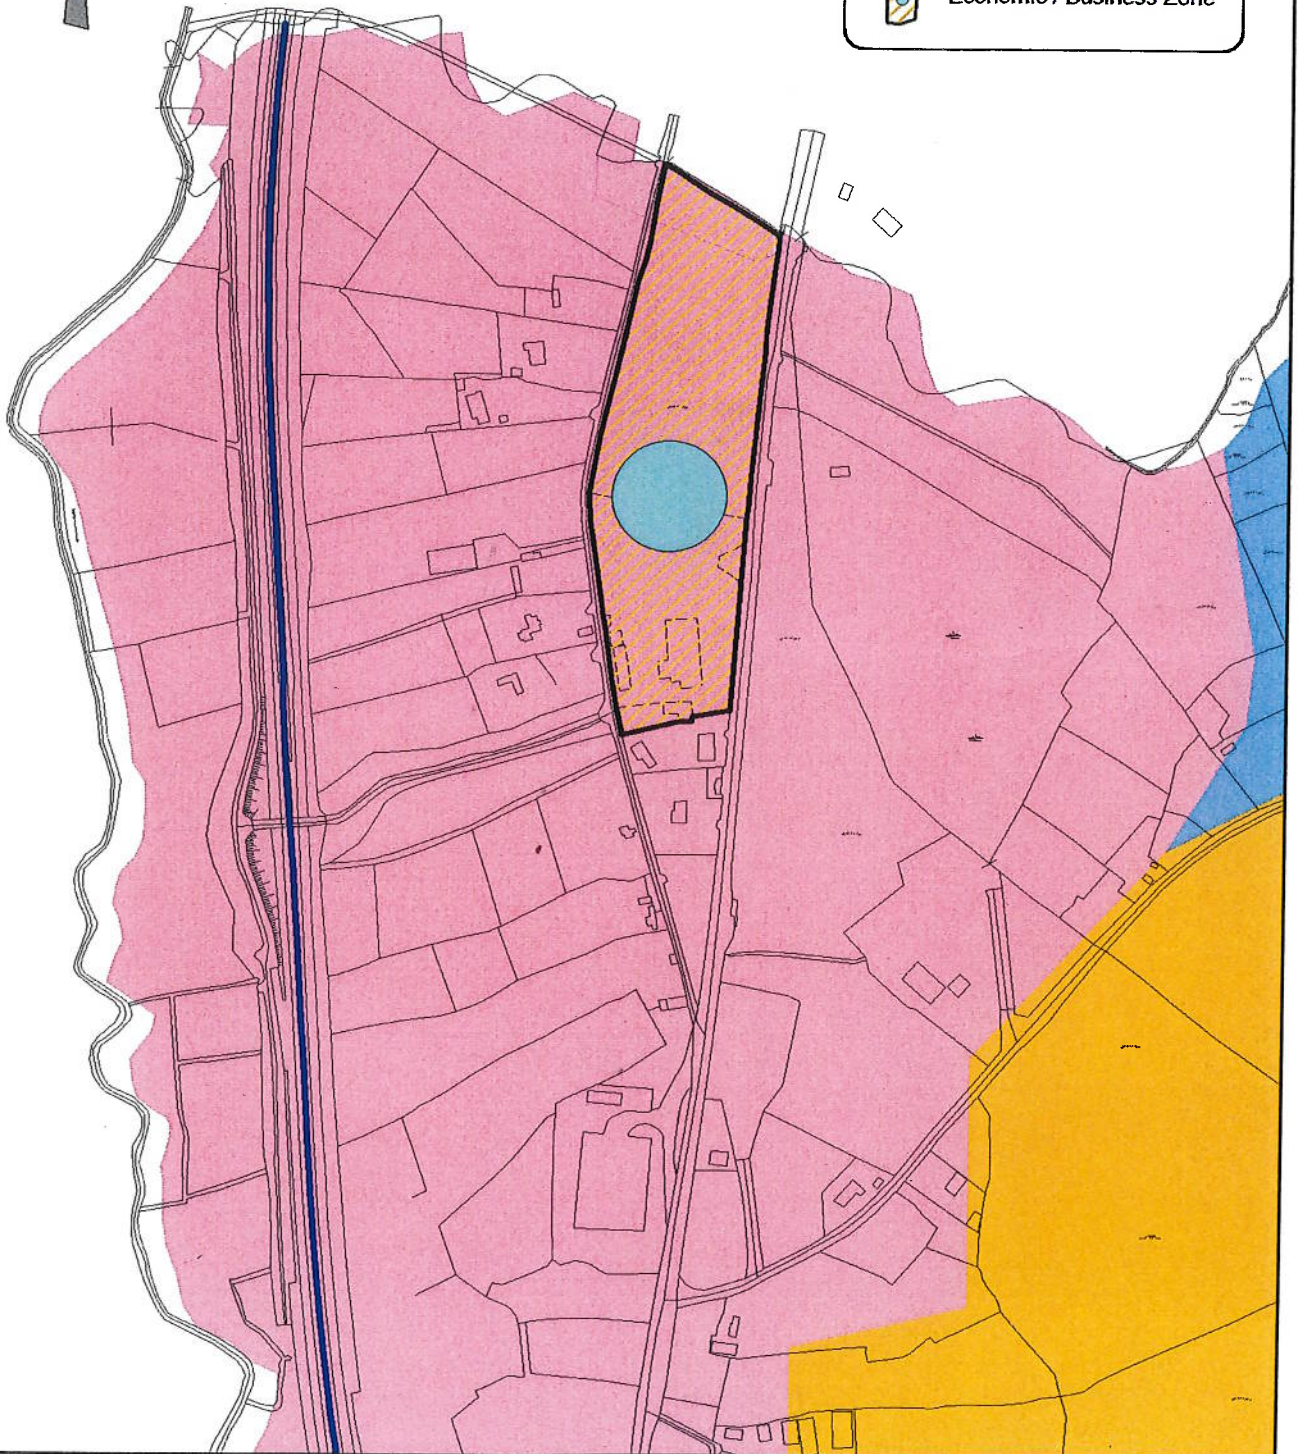

LEGEND

-  Zone 1
-  Zone 2
-  Zone 5
-  Economic / Business Zone

Comhairle Contae Lú
Louth County Council
County Hall,
Millennium Building,
Dundalk, Co. Louth.

Louth County
Development Plan
2015 - 2021

Date:
October 2015
(C) Ordnance Survey Ireland
All rights reserved. Licence
Number 2015/30 CCMA/
Louth County Council

Drawing Name / Ref
**Economic / Business Zone
Carrickcarnan**
Appendix 2 Map 2.39