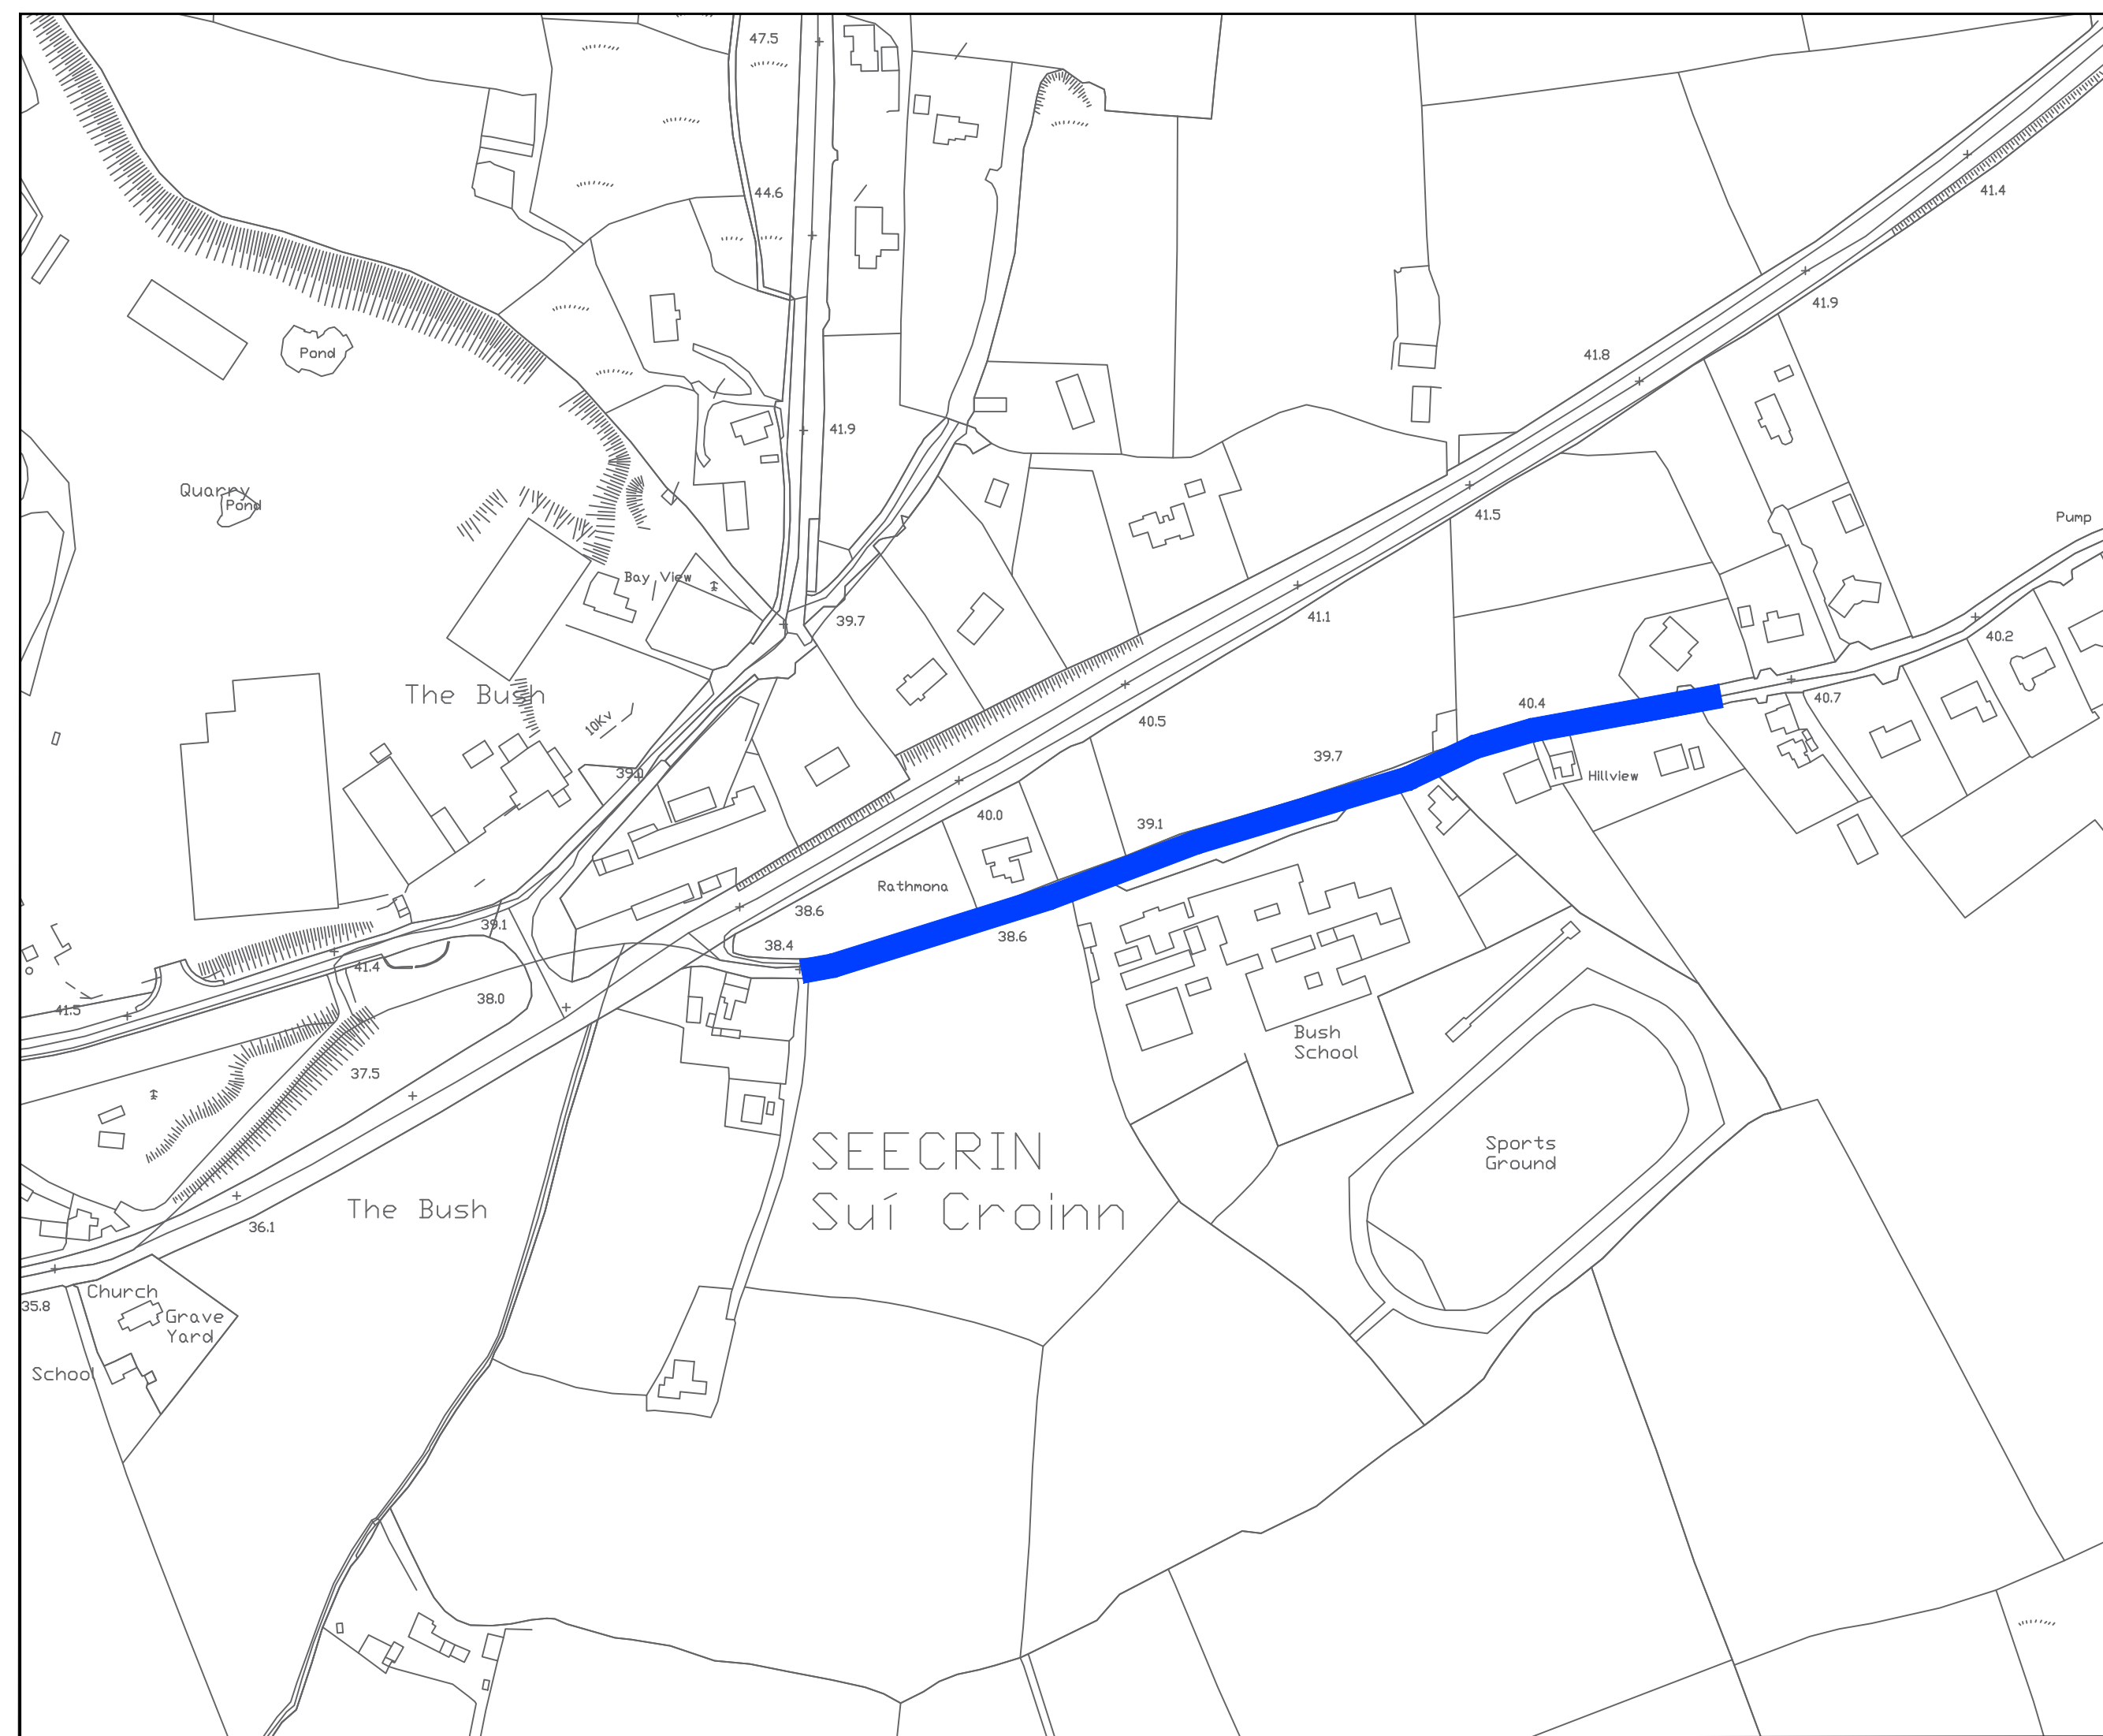

Notes

- Default Speed Limits as listed below apply to all public roads unless stated otherwise in Louth Road Traffic Special Speed Limit Bye-Laws 2018.

Default Speed Limits

- Motorway (M) - 120 km/h
- National Roads (N, NP, NS) - 100 km/h
- Regional Roads - 80 km/h
- Local Roads (LP, LS, LT) - 80 km/h
- Built-up Area - 50 km/h
(P - Primary, S - Secondary, T - Tertiary)

Legend

 50km/h - Periodic

GALTRIMSLA
Fearann Gh

Comhairle Contae Lú
Louth County Council
Town Hall, Crowe St.,
Dundalk, County Louth
A91 W20C
Phone 042 935 5150 (Infrastructure)

Scheme:
Periodic Speed Limits - Schools 2021