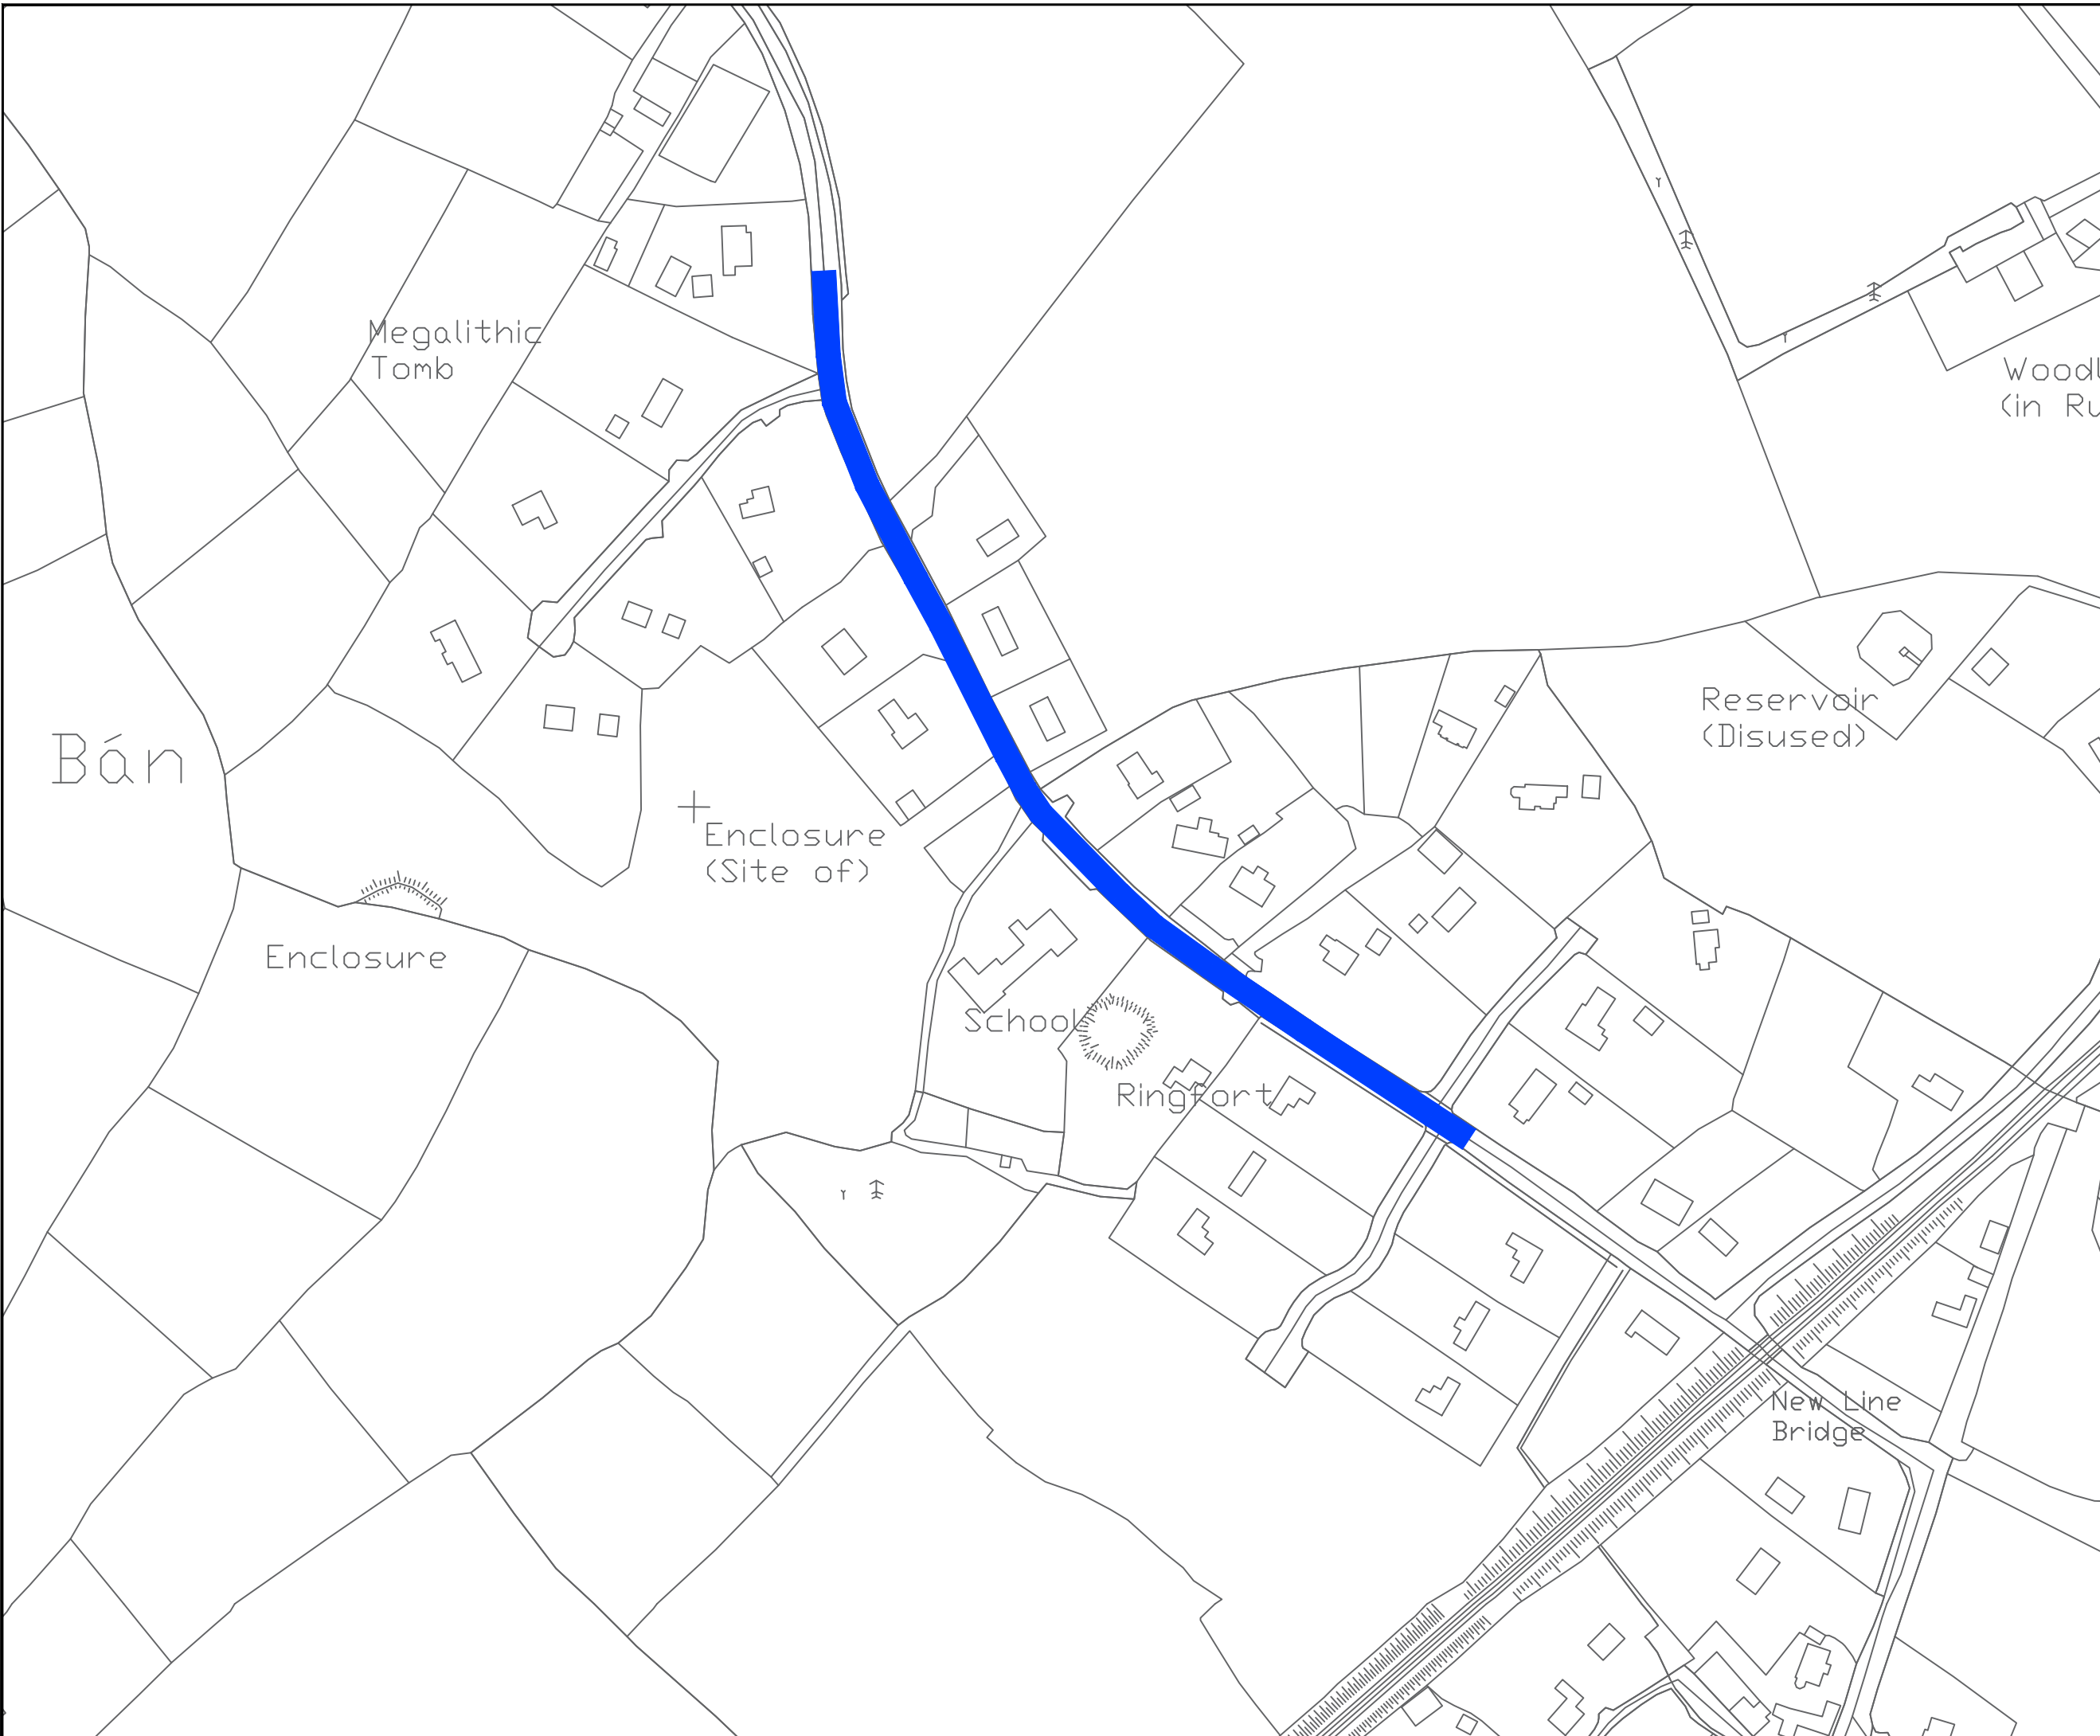

**Notes**

- Default Speed Limits as listed below apply to all public roads unless stated otherwise in Louth Road Traffic Special Speed Limit Bye-Laws 2018

**Default Speed Limits**

- Motorway (M) - 120 km/h
- National Roads (N, NP, NS) - 100 km/h
- Regional Roads - 80 km/h
- Local Roads (LP, LS, LT) - 80 km/h
- Built-up Area - 50 km/h  
(P - Primary, S - Secondary, T - Tertiary)

**Legend**

 50km/h - Periodic

**Comhairle Contae Lú**  
**Louth County Council**  
 Town Hall, Crowe St.,  
 Dundalk, County Louth  
 A91 W20C  
 Phone 042 93513150 (Infastruthaire)

Scheme: **Periodic Speed Limits - Schools 2021**