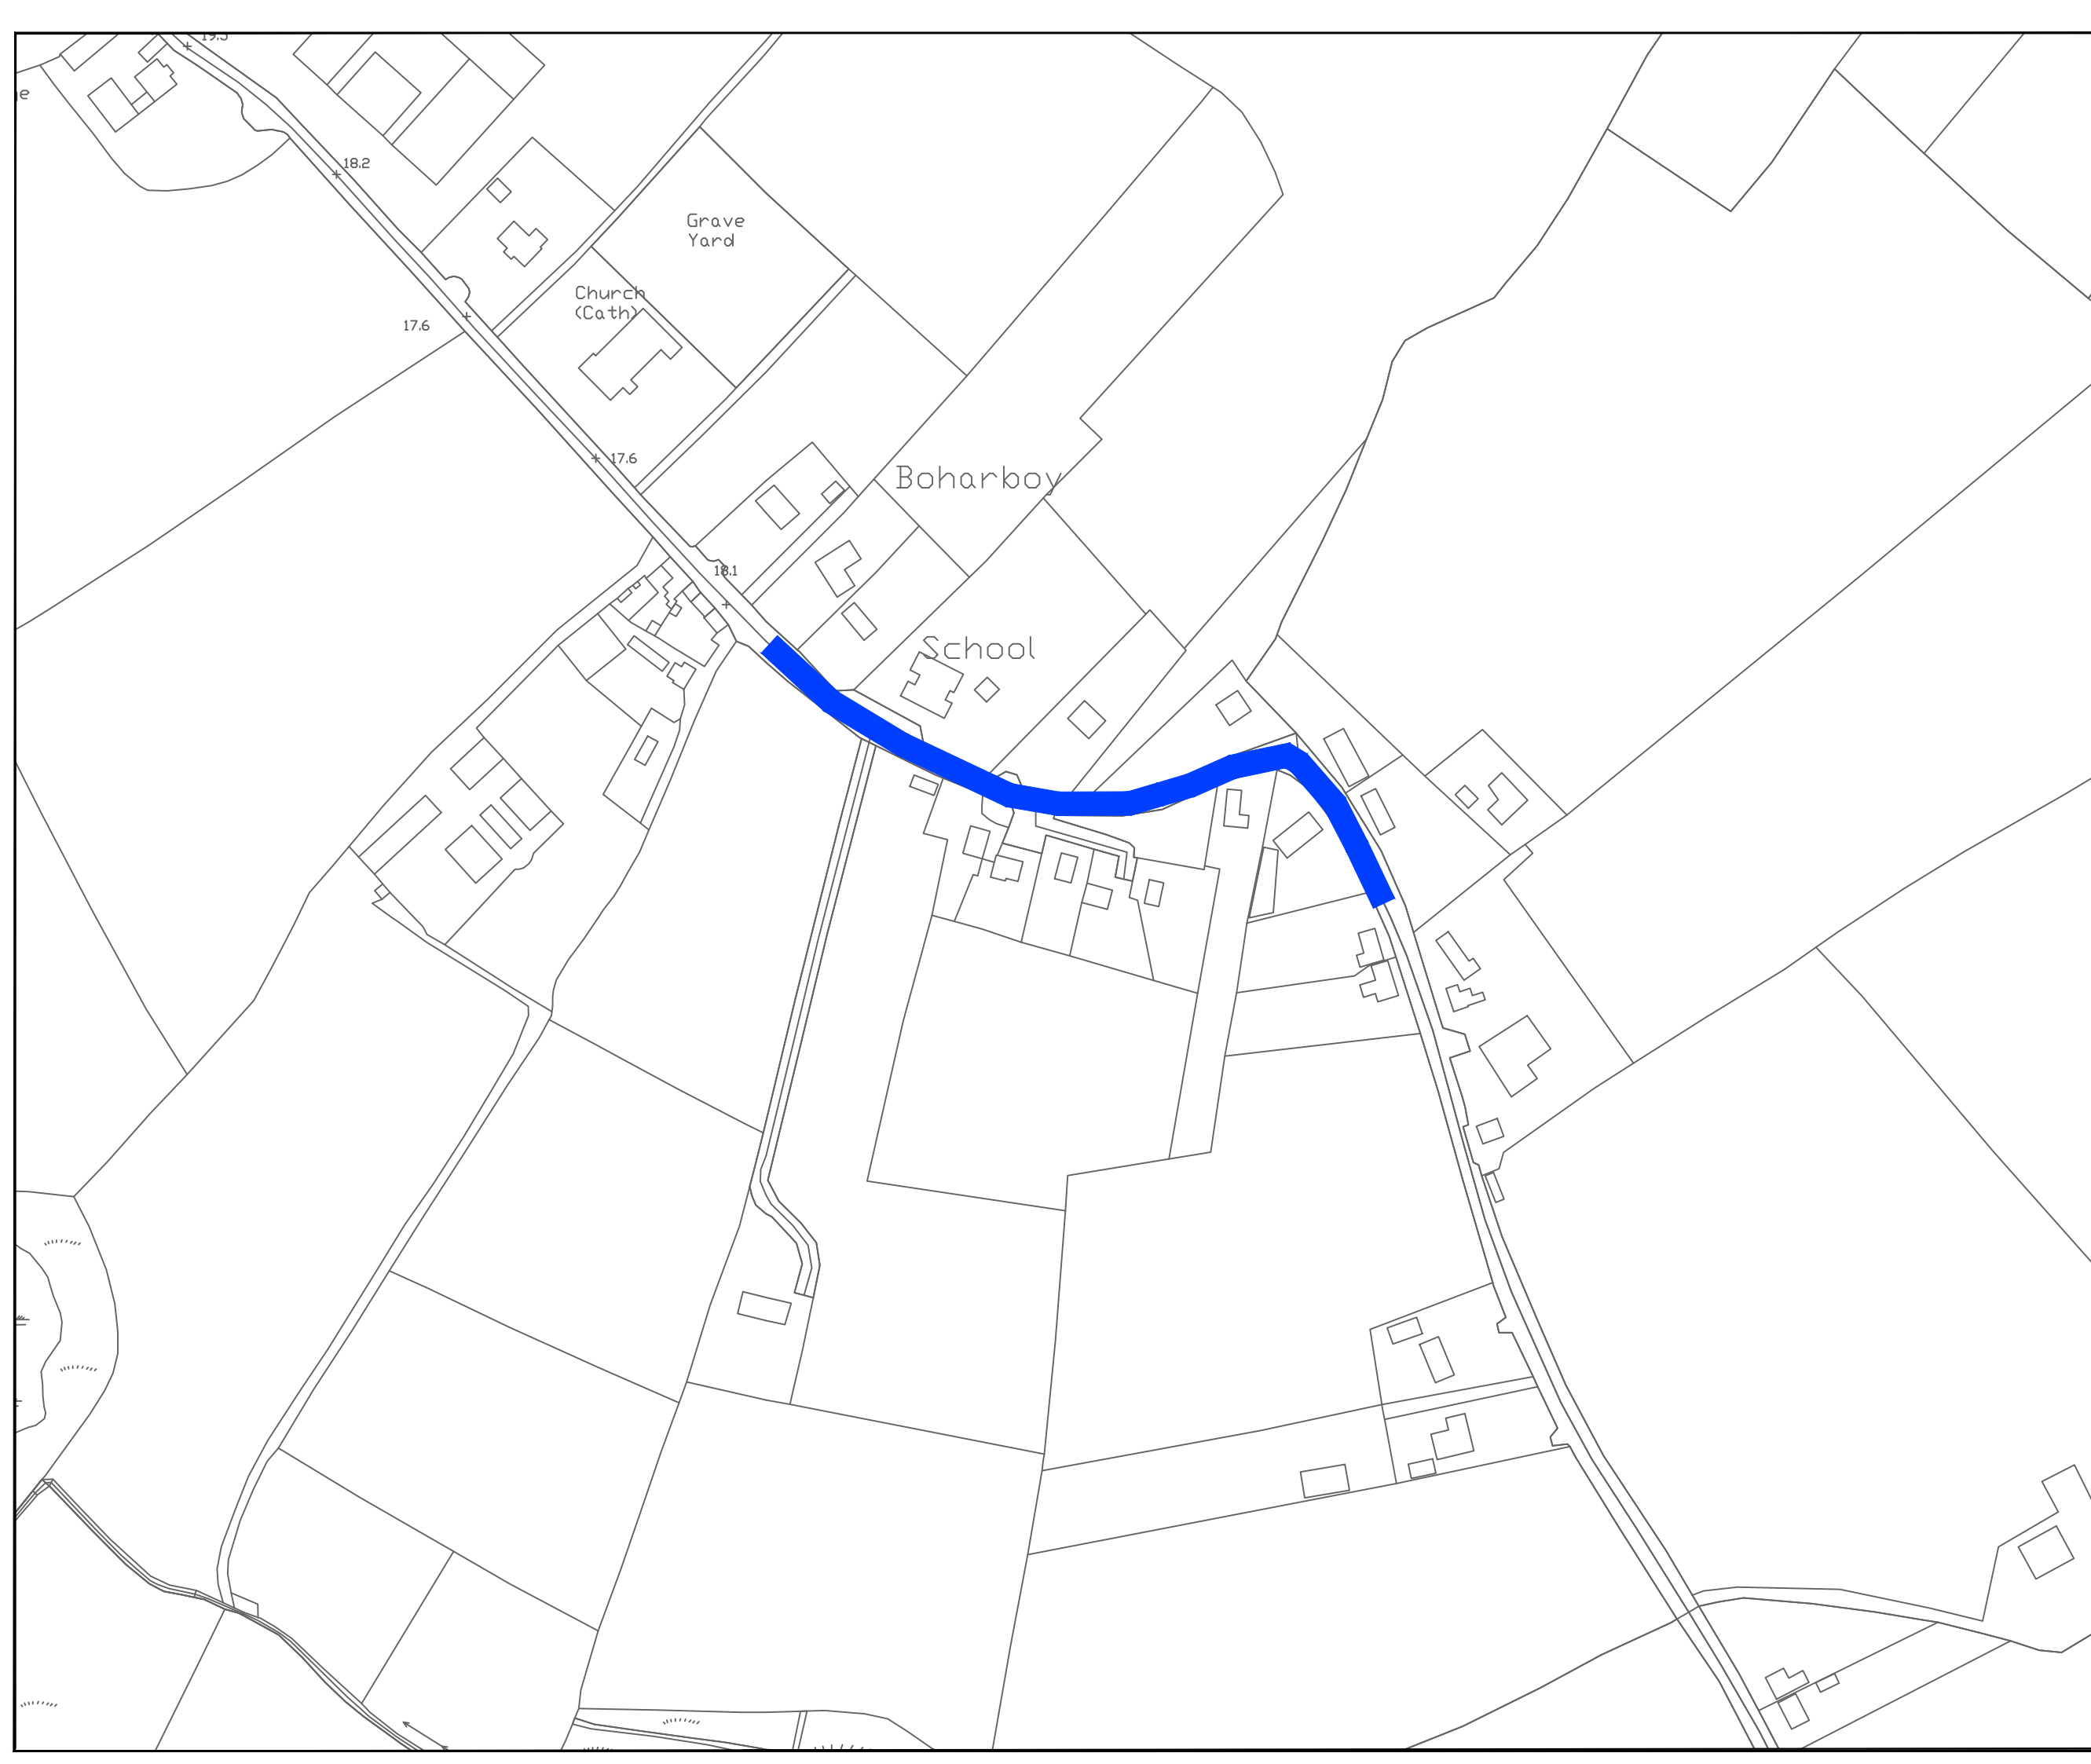

Notes

- Default Speed Limits as listed below apply to all public roads unless stated otherwise in Louth Road Traffic Special Speed Limit Bye-Laws 2018

Default Speed Limits

- Motorway (M) - 120 km/h
- National Roads (N, NP, NS) - 100 km/h
- Regional Roads - 80 km/h
- Local Roads (LP, LS, LT) - 80 km/h
- Built-up Area - 50 km/h
  (P - Primary, S - Secondary, T - Tertiary)

Legend

50km/h - Periodic

**Comhairle Contae Lú
Louth County Council**

Scheme:
Periodic Speed Limits - Schools 2021

Title:
**Boher National School
Periodic Speed Limit**

Designed: .	Checked: PC
Drawn: SOH	Approved: JOH

Date: March 2021	Drg. No. SL-109-2021
Scale: 1:2500(A3)