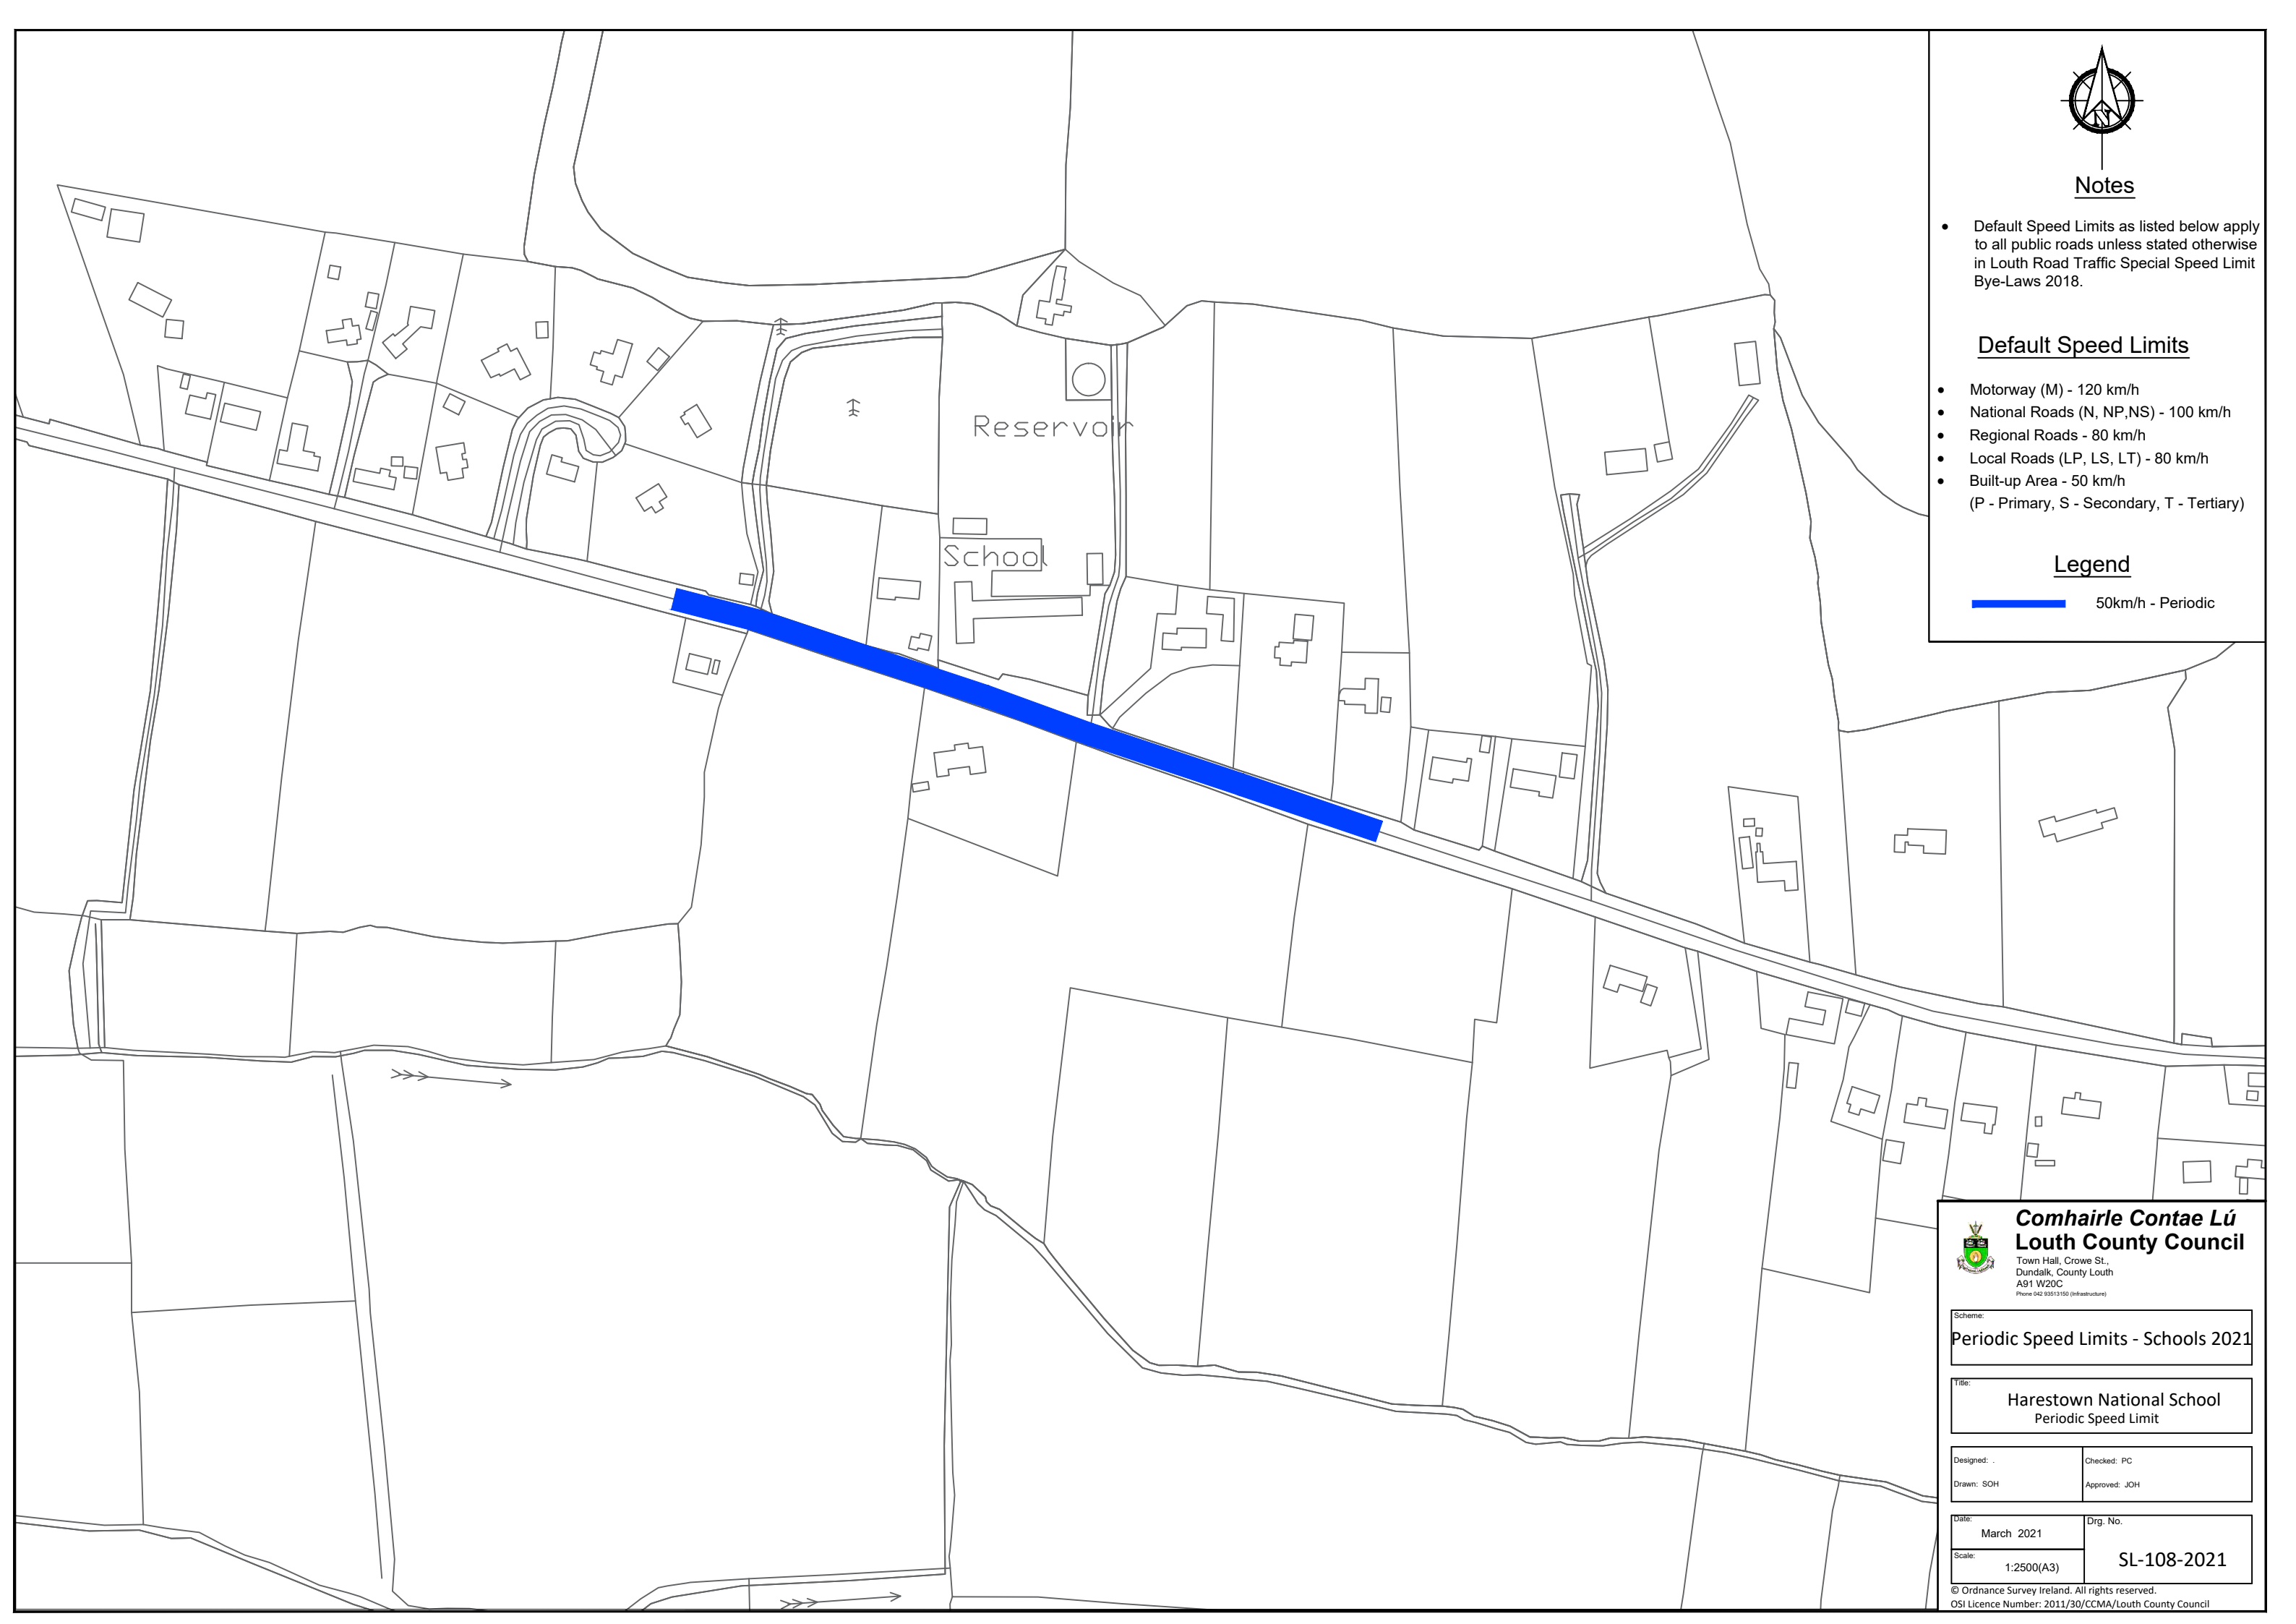

Notes

- Default Speed Limits as listed below apply to all public roads unless stated otherwise in Louth Road Traffic Special Speed Limit Bye-Laws 2018.

Default Speed Limits

- Motorway (M) - 120 km/h
- National Roads (N, NP, NS) - 100 km/h
- Regional Roads - 80 km/h
- Local Roads (LP, LS, LT) - 80 km/h
- Built-up Area - 50 km/h
  (P - Primary, S - Secondary, T - Tertiary)

Legend

50km/h - Periodic

**Comhairle Contae Lú
Louth County Council**

Scheme:
Periodic Speed Limits - Schools 2021

Title:
**Harestown National School
Periodic Speed Limit**

Designed: .	Checked: PC
Drawn: SOH	Approved: JOH

Date: March 2021	Drg. No. SL-108-2021
Scale: 1:2500(A3)